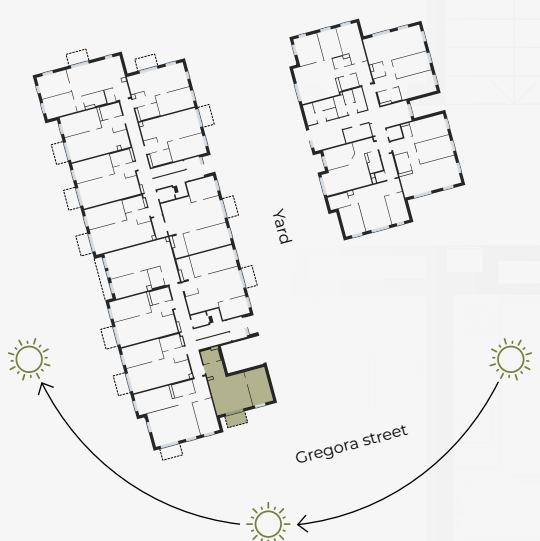

1st Floor, Gregora 2A, Rīga
Apartment #1

#	ROOM	M ²
1	Hall	4,89
2	Bathroom	3,78
3	Living room & Kitchen	22,97
4	Bedroom	12,83
5	Balcony	3,98

Living area 44,47
Total area 48,45

SCALE 1:80

IN 1 CENTIMETER - 80 CENTIMETERS