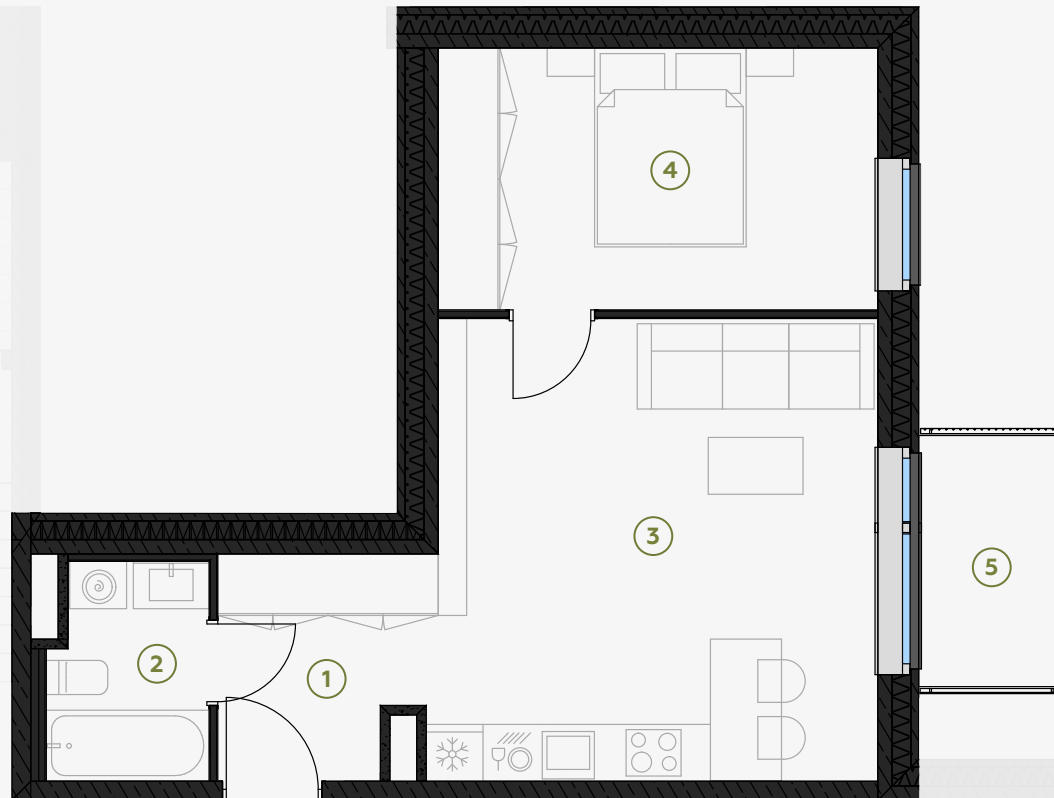

1st Floor, Gregora 2A, Rīga
Apartment #1

#	ROOM	M ²
1	Hall	4,89
2	Bathroom	3,78
3	Living room & Kitchen	22,97
4	Bedroom	12,83
5	Balcony	3,98

Living area 44,47
Total area 48,45

SCALE 1:80

IN 1 CENTIMETER - 80 CENTIMETERS