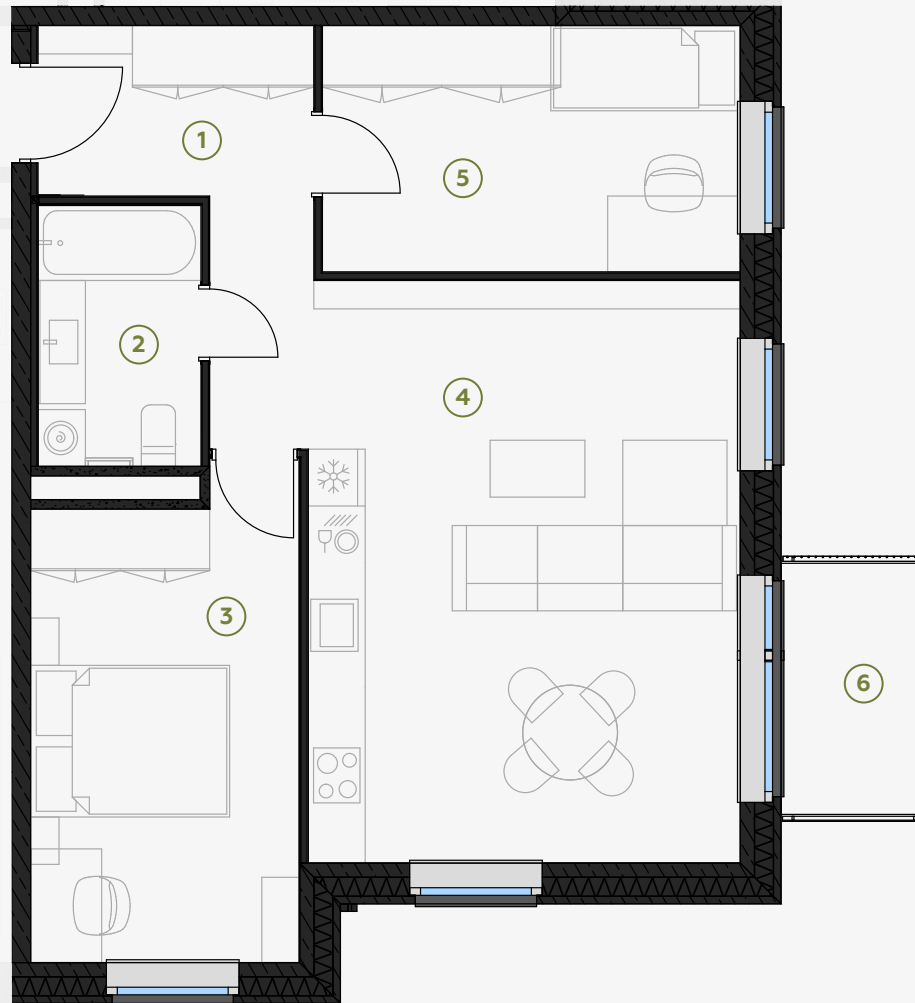

1st Floor, Gregora 2A, Rīga

Apartment #2

#	ROOM	M ²
1	Hall	6,22
2	Bathroom	4,75
3	Bedroom	14,11
4	Living room & Kitchen	29,89
5	Bedroom	11,47
6	Balcony	3,97

Living area 66,44

Total area 70,41

SCALE 1:80

IN 1 CENTIMETER – 80 CENTIMETERS