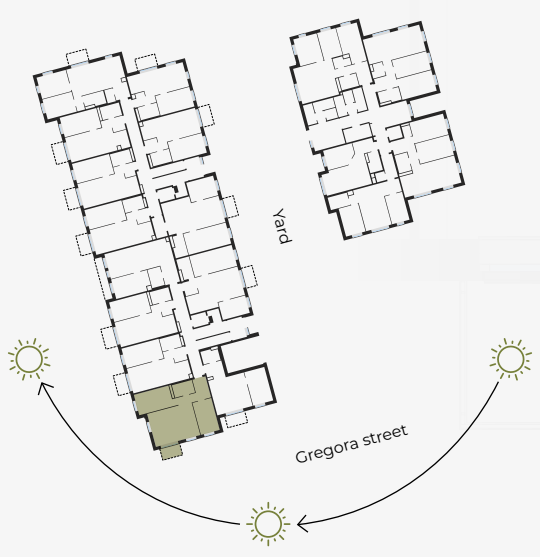

1st Floor, Gregora 2A, Rīga

Apartment #2

#	ROOM	M ²
1	Hall	6,22
2	Bathroom	4,75
3	Bedroom	14,11
4	Living room & Kitchen	29,89
5	Bedroom	11,47
6	Balcony	3,97

Living area 66,44

Total area 70,41

SCALE 1:80

IN 1 CENTIMETER – 80 CENTIMETERS