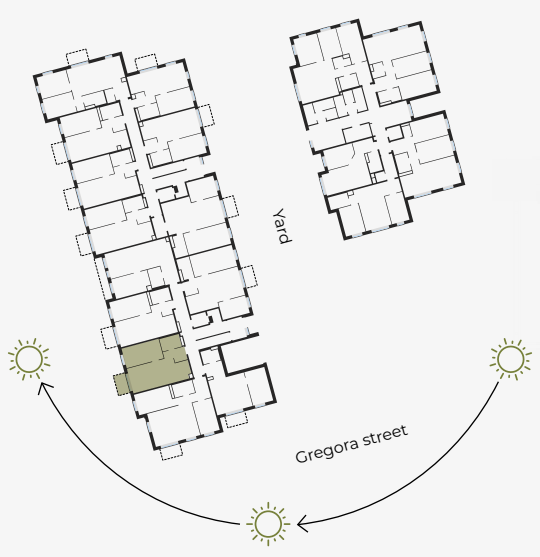

1st Floor, Gregora 2A, Rīga
Apartment #3

#	ROOM	M ²
1	Hall	4,26
2	Bathroom	4,60
3	Living room & Kitchen	25,86
4	Bedroom	13,84
5	Balcony	3,97

Living area 48,56
Total area 52,53

SCALE 1:80

IN 1 CENTIMETER – 80 CENTIMETERS