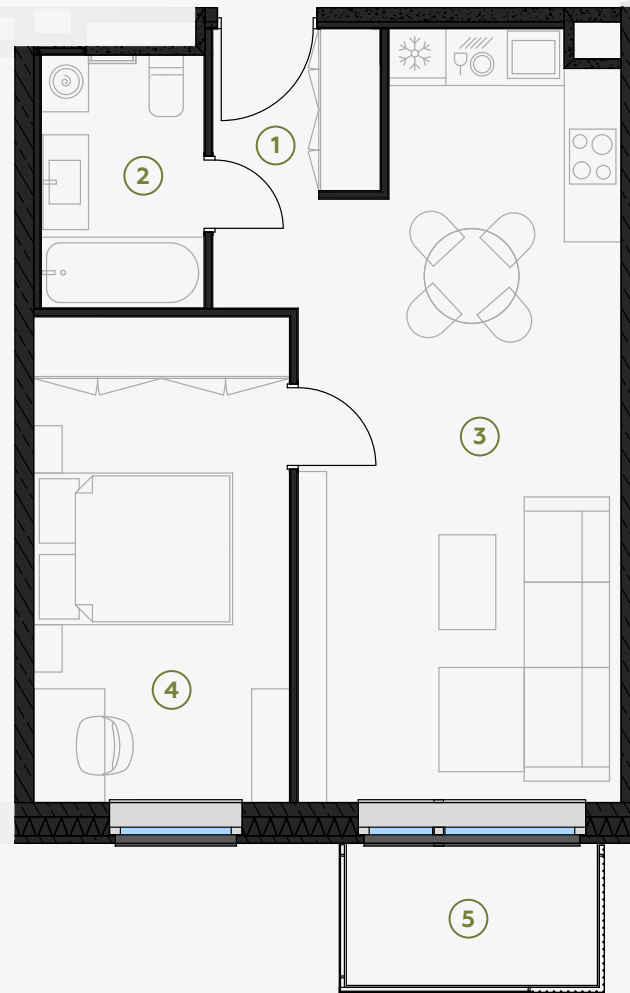

1st Floor, Gregora 2A, Rīga
Apartment #3

#	ROOM	M ²
1	Hall	4,26
2	Bathroom	4,60
3	Living room & Kitchen	25,86
4	Bedroom	13,84
5	Balcony	3,97

Living area 48,56
Total area 52,53

SCALE 1:80

IN 1 CENTIMETER – 80 CENTIMETERS