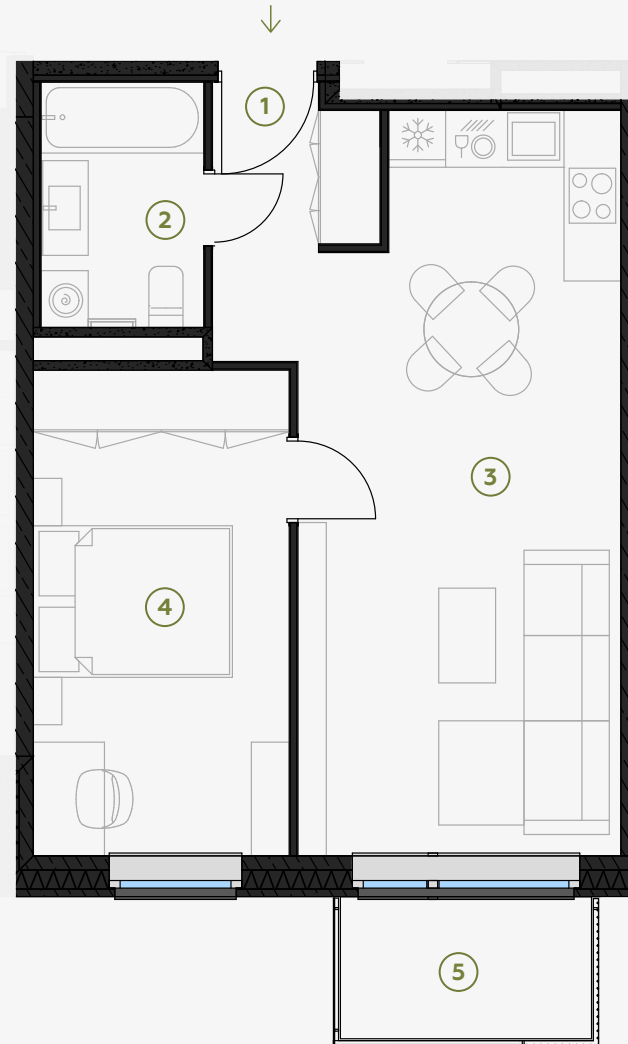

1st Floor, Gregora 2A, Rīga
Apartment #4

| # | ROOM | M ² |
|---|-----------------------|----------------|
| 1 | Hall | 4,08 |
| 2 | Bathroom | 4,46 |
| 3 | Living room & Kitchen | 25,38 |
| 4 | Bedroom | 13,84 |
| 5 | Balcony | 3,97 |

Living area 47,76
Total area 51,73

SCALE 1:80

IN 1 CENTIMETER – 80 CENTIMETERS

hepsor

📍 Citadeles iela 12, Rīga, LV-1010

📞 +371 26 603 222
(WHATSAPP & VIBER) LV / EN / RU

✉️ olita@hepsor.lv