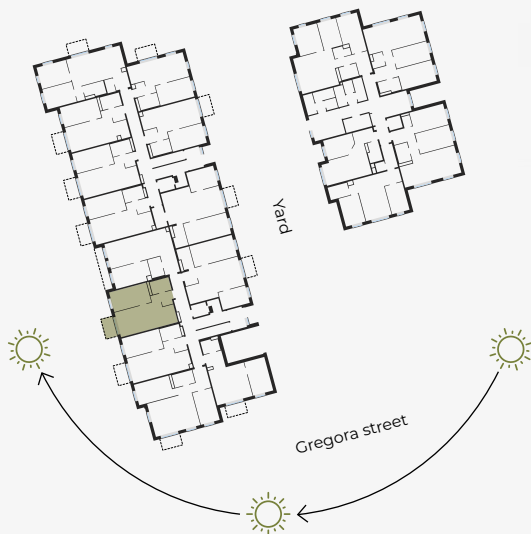

1st Floor, Gregora 2A, Rīga
Apartment #4

| # | ROOM | M ² |
|---|-----------------------|----------------|
| 1 | Hall | 4,08 |
| 2 | Bathroom | 4,46 |
| 3 | Living room & Kitchen | 25,38 |
| 4 | Bedroom | 13,84 |
| 5 | Balcony | 3,97 |

Living area 47,76
Total area 51,73

SCALE 1:80

IN 1 CENTIMETER – 80 CENTIMETERS

hepsor

📍 Citadeles iela 12, Rīga, LV-1010

📞 +371 26 603 222
(WHATSAPP & VIBER) LV / EN / RU

✉️ olita@hepsor.lv