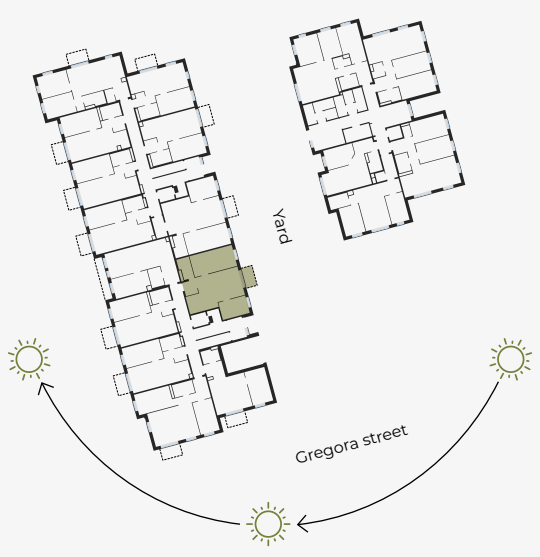

# Apartment #6

#	ROOM	M <sup>2</sup>
1	Hall	3,45
2	Bathroom	4,51
3	Living room & Kitchen	28,82
4	Bedroom	16,97
5	Bedroom	8,92
6	Balcony	3,97

**Living area 62,67**

**Total area 66,64**

SCALE 1:80

IN 1 CENTIMETER – 80 CENTIMETERS