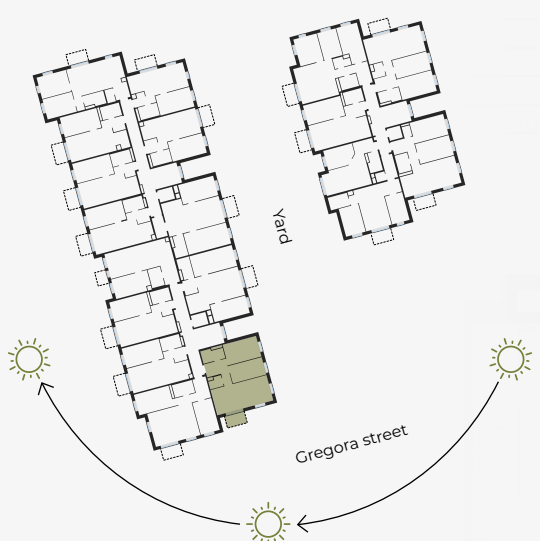

3rd Floor, Gregora 2A, Riga

Apartment #13

#	ROOM	M ²
1	Hall	7,35
2	Bathroom	4,69
3	WC	2,37
4	Living room & Kitchen	27,16
5	Bedroom	11,11
6	Bedroom	13,20
7	Balcony	3,98

Living area 65,88

Total area 69,86

SCALE 1:80