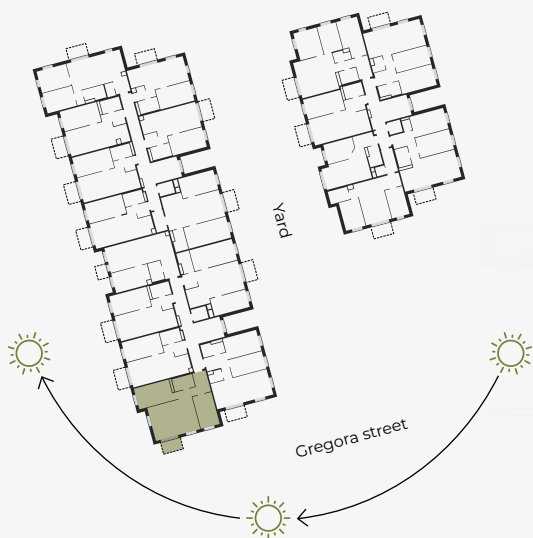

3rd Floor, Gregora 2A, Riga

Apartment #14

#	ROOM	M ²
1	Hall	6,22
2	Bathroom	4,75
3	Bedroom	14,11
4	Living room & Kitchen	29,89
5	Bedroom	11,47
6	Balcony	3,97

Living area 66,44

Total area 70,41

SCALE 1:80

0 80 160 240