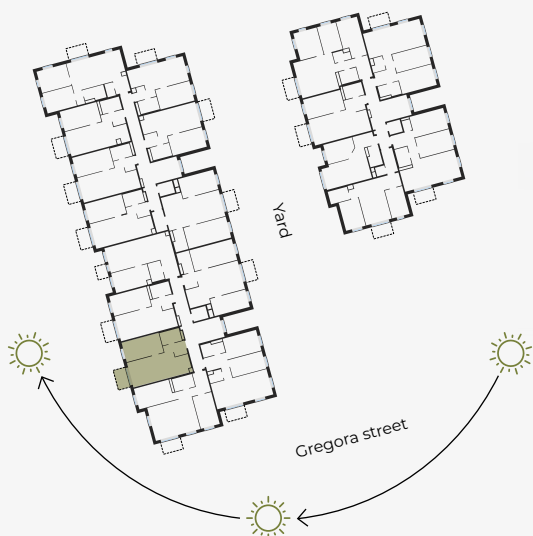

# Apartment #15

#	ROOM	M <sup>2</sup>
1	Hall	4,26
2	Bathroom	4,60
3	Living room & Kitchen	25,84
4	Bedroom	13,84
5	Balcony	3,97

Living area 48,54

Total area 52,51

SCALE 1:80

IN 1 CENTIMETER – 80 CENTIMETERS