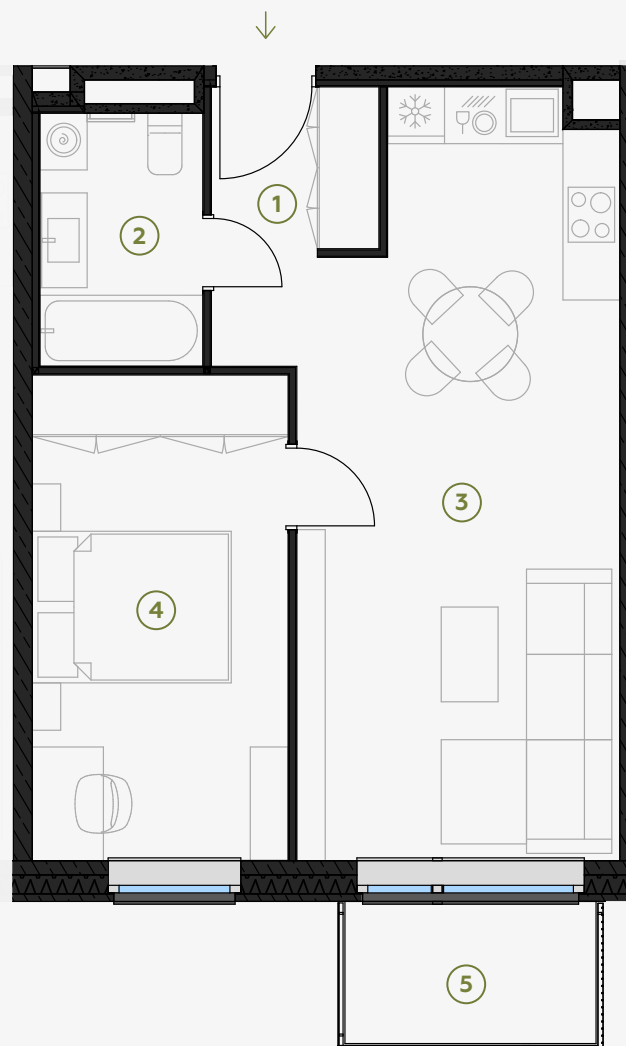

# Apartment #15

#	ROOM	M <sup>2</sup>
1	Hall	4,26
2	Bathroom	4,60
3	Living room & Kitchen	25,84
4	Bedroom	13,84
5	Balcony	3,97

Living area 48,54

Total area 52,51

SCALE 1:80

IN 1 CENTIMETER – 80 CENTIMETERS