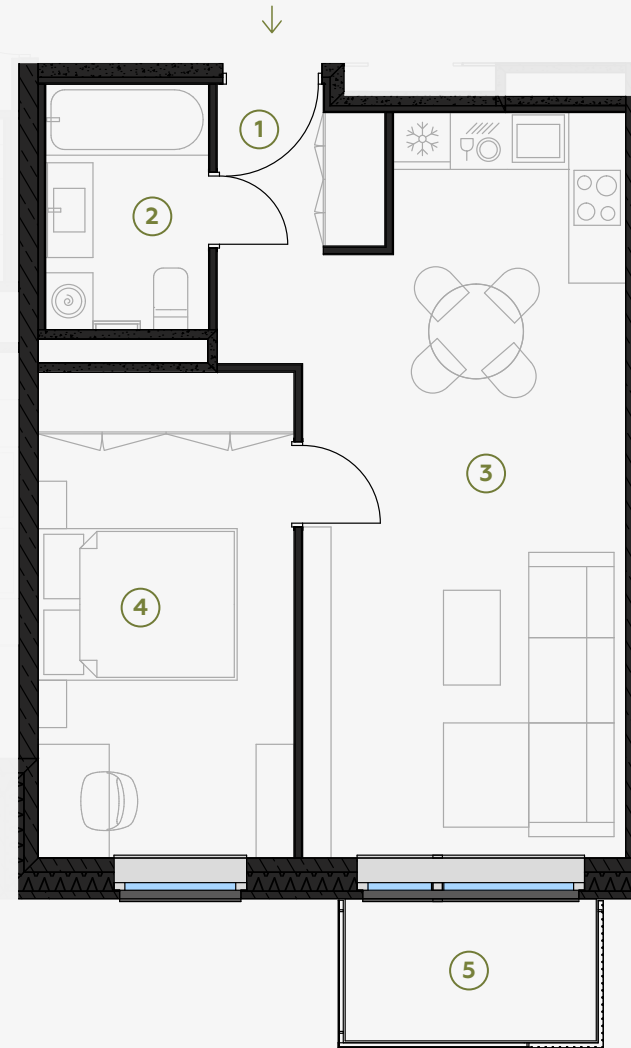

3rd Floor, Gregora 2A, Riga

Apartment #16

#	ROOM	M ²
1	Hall	4,08
2	Bathroom	4,46
3	Living room & Kitchen	25,38
4	Bedroom	13,84
5	Balcony	3,97

Living area 47,76

Total area 51,73

SCALE 1:80

IN 1 CENTIMETER – 80 CENTIMETERS