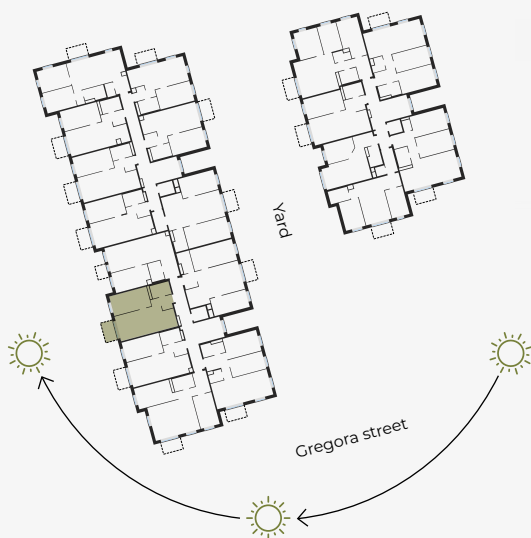

3rd Floor, Gregora 2A, Riga

Apartment #16

#	ROOM	M ²
1	Hall	4,08
2	Bathroom	4,46
3	Living room & Kitchen	25,38
4	Bedroom	13,84
5	Balcony	3,97

Living area 47,76

Total area 51,73

SCALE 1:80

IN 1 CENTIMETER – 80 CENTIMETERS