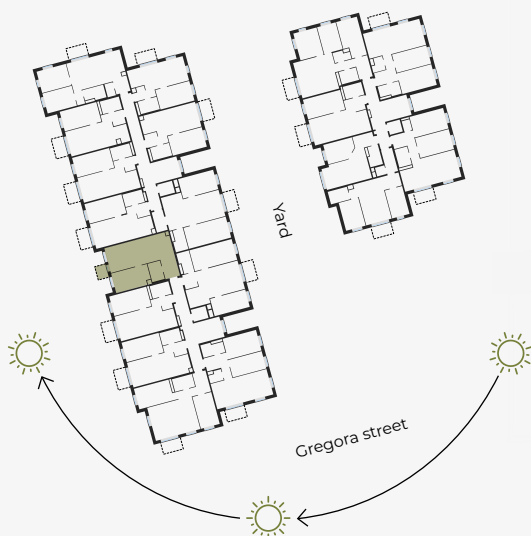

# Apartment #17

#	ROOM	M <sup>2</sup>
1	Hall	5,43
2	Bathroom	4,36
3	Living room & Kitchen	29,83
4	Bedroom	12,93
5	Balcony	2,51

**Living area 52,55**

**Total area 55,06**

SCALE 1:80

IN 1 CENTIMETER – 80 CENTIMETERS