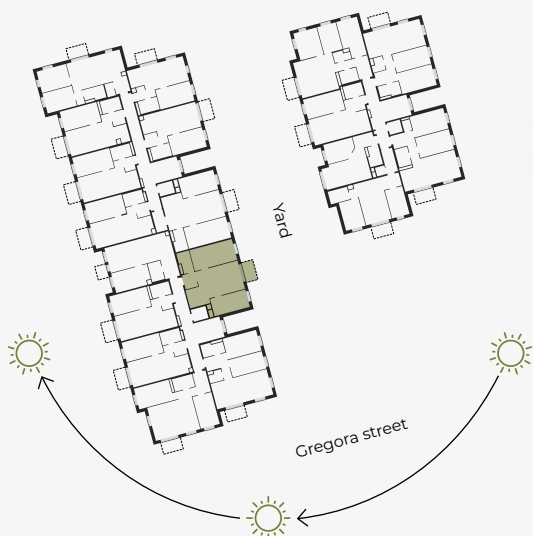

# Apartment #18

#	ROOM	M <sup>2</sup>
1	Hall	3,46
2	Bathroom	4,51
3	Living room & Kitchen	28,27
4	Bedroom	11,68
5	Bedroom	16,97
6	Balcony	3,97

**Living area 64,89**

**Total area 68,86**

SCALE 1:80

IN 1 CENTIMETER – 80 CENTIMETERS