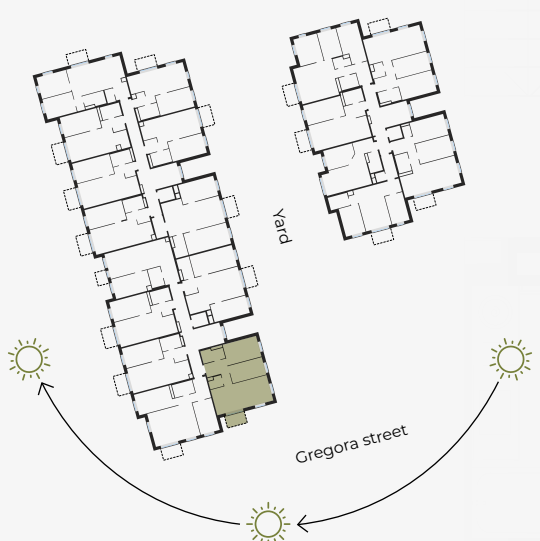

4th Floor, Gregora 2A, Riga

Apartment #19

#	ROOM	M ²
1	Hall	7,35
2	Bathroom	4,69
3	WC	2,37
4	Living room & Kitchen	27,16
5	Bedroom	11,11
6	Bedroom	13,20
7	Balcony	3,98

Living area 65,88

Total area 69,86

SCALE 1:80