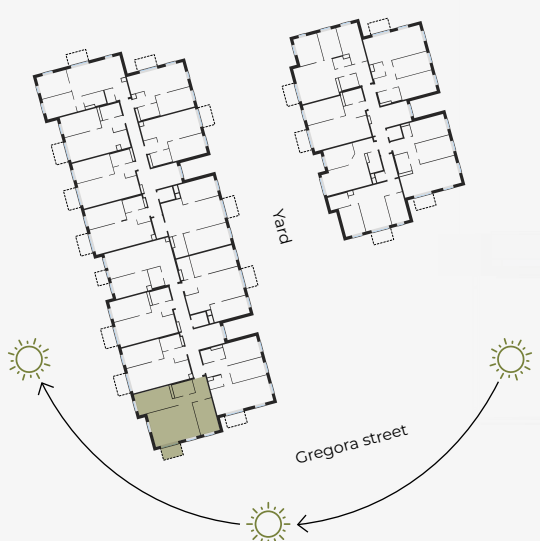

# Apartment #20

#	ROOM	M <sup>2</sup>
1	Hall	6,22
2	Bathroom	4,75
3	Bedroom	14,11
4	Living room & Kitchen	29,89
5	Bedroom	11,47
6	Balcony	3,97

**Living area 66,44**

**Total area 70,41**

SCALE 1:80

IN 1 CENTIMETER – 80 CENTIMETERS