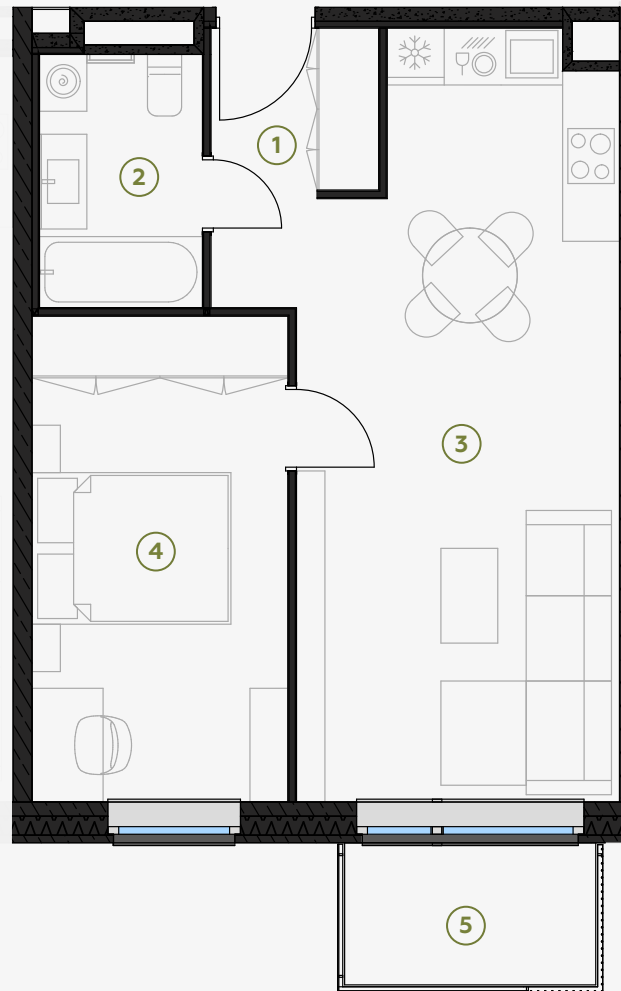

4th Floor, Gregora 2A, Riga
Apartment #21

#	ROOM	M ²
1	Hall	4,26
2	Bathroom	4,60
3	Living room & Kitchen	25,84
4	Bedroom	13,84
5	Balcony	3,97

Living area 48,54
Total area 52,51

SCALE 1:80

IN 1 CENTIMETER – 80 CENTIMETERS