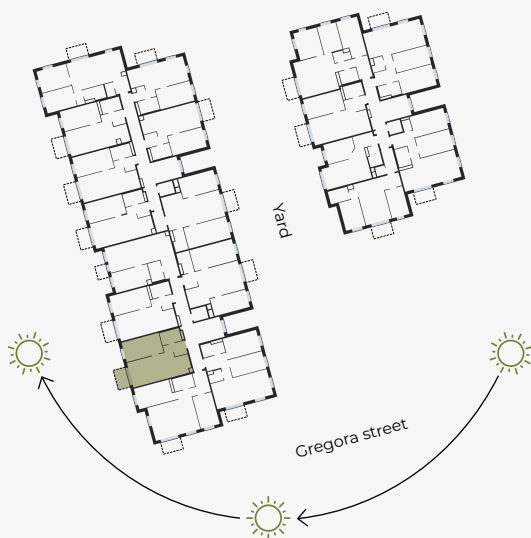

4th Floor, Gregora 2A, Riga
Apartment #21

#	ROOM	M ²
1	Hall	4,26
2	Bathroom	4,60
3	Living room & Kitchen	25,84
4	Bedroom	13,84
5	Balcony	3,97

Living area 48,54
Total area 52,51

SCALE 1:80

IN 1 CENTIMETER – 80 CENTIMETERS