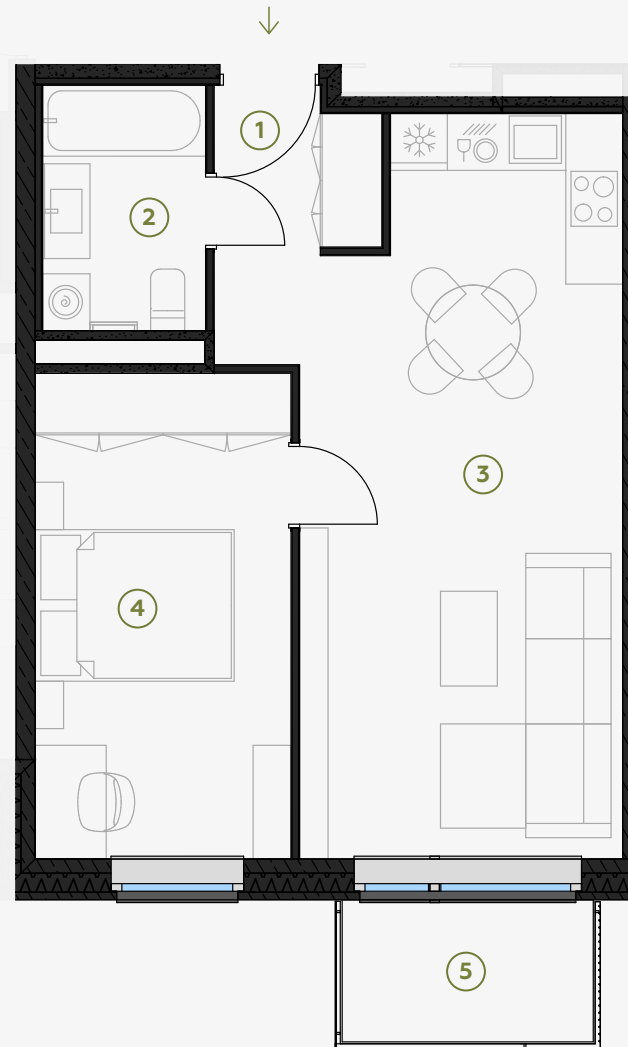

4th Floor, Gregora 2A, Riga

Apartment #22

#	ROOM	M ²
1	Hall	4,08
2	Bathroom	4,46
3	Living room & Kitchen	25,38
4	Bedroom	13,84
5	Balcony	3,97

Living area 47,76

Total area 51,73

SCALE 1:80

IN 1 CENTIMETER – 80 CENTIMETERS