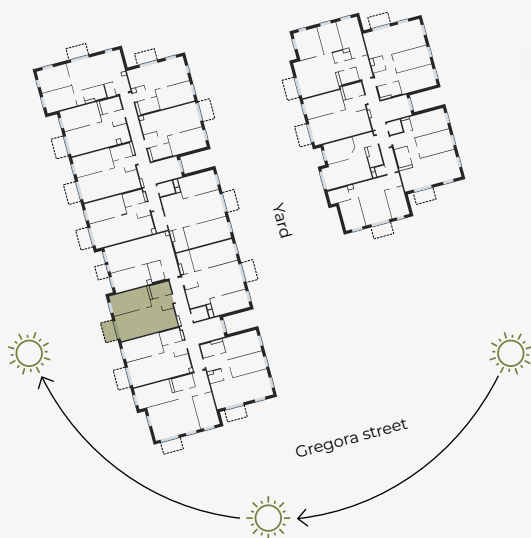

4th Floor, Gregora 2A, Riga

Apartment #22

#	ROOM	M ²
1	Hall	4,08
2	Bathroom	4,46
3	Living room & Kitchen	25,38
4	Bedroom	13,84
5	Balcony	3,97

Living area 47,76

Total area 51,73

SCALE 1:80

IN 1 CENTIMETER – 80 CENTIMETERS