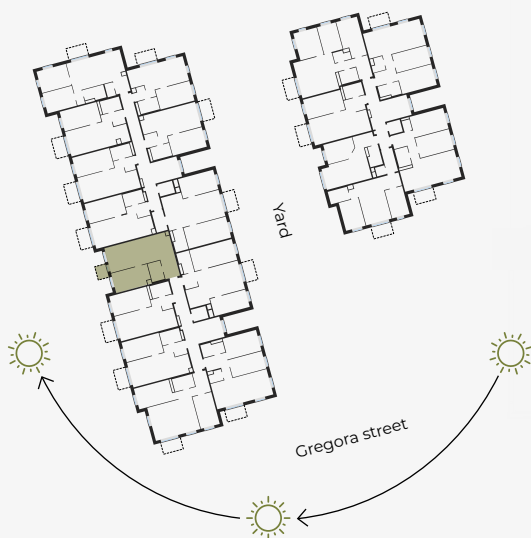

4th Floor, Gregora 2A, Riga

Apartment #23

#	ROOM	M ²
1	Hall	5,43
2	Bathroom	4,36
3	Living room & Kitchen	29,83
4	Bedroom	12,93
5	Balcony	2,51

Living area 52,55

Total area 55,06

SCALE 1:80

0 80 160 240

IN 1 CENTIMETER - 80 CENTIMETERS