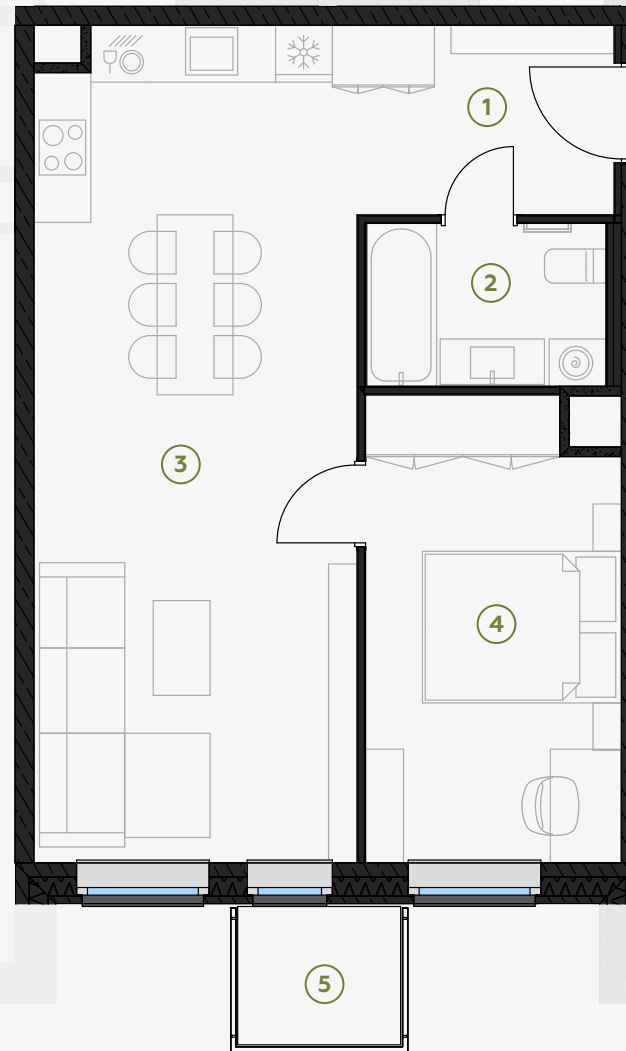

4th Floor, Gregora 2A, Riga

Apartment #23

#	ROOM	M ²
1	Hall	5,43
2	Bathroom	4,36
3	Living room & Kitchen	29,83
4	Bedroom	12,93
5	Balcony	2,51

Living area 52,55

Total area 55,06

SCALE 1:80

0 80 160 240

IN 1 CENTIMETER - 80 CENTIMETERS