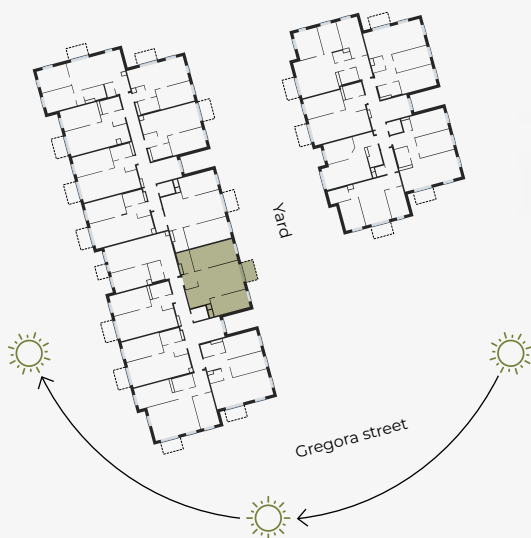

# Apartment #24

#	ROOM	M <sup>2</sup>
1	Hall	3,46
2	Bathroom	4,51
3	Living room & Kitchen	28,27
4	Bedroom	11,68
5	Bedroom	16,97
6	Balcony	3,97

**Living area 64,89**

**Total area 68,86**

SCALE 1:80

IN 1 CENTIMETER – 80 CENTIMETERS