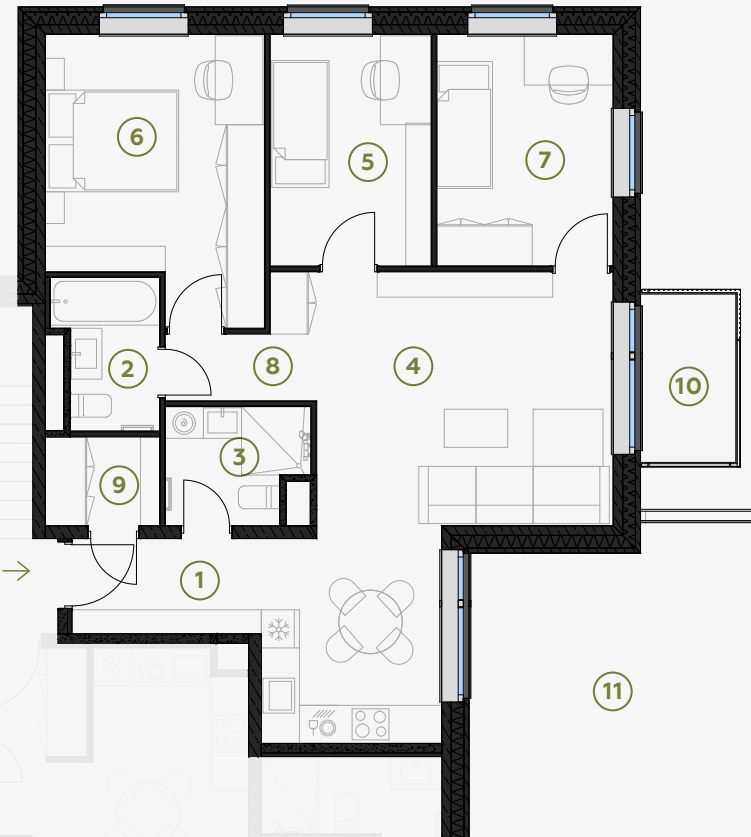

5th Floor, Gregora 2A, Riga

Apartment #25

| # | ROOM | M ² |
|---|---------------------|----------------|
| 1 | Hall | 4,47 |
| 2 | Bathroom | 3,65 |
| 3 | WC | 3,91 |
| 4 | Living r. & Kitchen | 29,71 |
| 5 | Bedroom | 9,24 |
| 6 | Bedroom | 14,29 |

| # | ROOM | M ² |
|----|----------|----------------|
| 7 | Bedroom | 10,13 |
| 8 | Hallway | 1,73 |
| 9 | Wardrobe | 2,52 |
| 10 | Balcony | 3,98 |
| 11 | Terrace | 21,20 |

Living area 79,65
Total area 104,83

SCALE 1:120

0 120 240 360

IN 1 CENTIMETER - 120 CENTIMETERS

hepsor

📍 Citadeles iela 12, Rīga, LV-1010

📞 +371 26 603 222
(WHATSAPP & VIBER) LV / EN / RU

✉️ olita@hepsor.lv