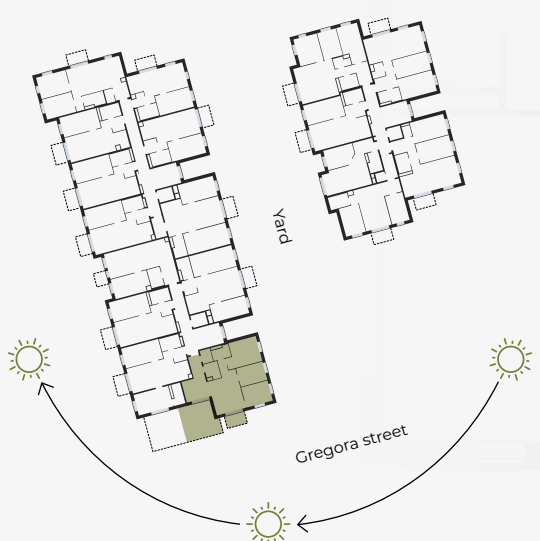

5th Floor, Gregora 2A, Riga

Apartment #25

| # | ROOM | M ² |
|---|---------------------|----------------|
| 1 | Hall | 4,47 |
| 2 | Bathroom | 3,65 |
| 3 | WC | 3,91 |
| 4 | Living r. & Kitchen | 29,71 |
| 5 | Bedroom | 9,24 |
| 6 | Bedroom | 14,29 |

| # | ROOM | M ² |
|----|----------|----------------|
| 7 | Bedroom | 10,13 |
| 8 | Hallway | 1,73 |
| 9 | Wardrobe | 2,52 |
| 10 | Balcony | 3,98 |
| 11 | Terrace | 21,20 |

Living area 79,65
Total area 104,83

SCALE 1:120

0 120 240 360

IN 1 CENTIMETER - 120 CENTIMETERS

hepsor

📍 Citadeles iela 12, Rīga, LV-1010

📞 +371 26 603 222
(WHATSAPP & VIBER) LV / EN / RU

✉️ olita@hepsor.lv