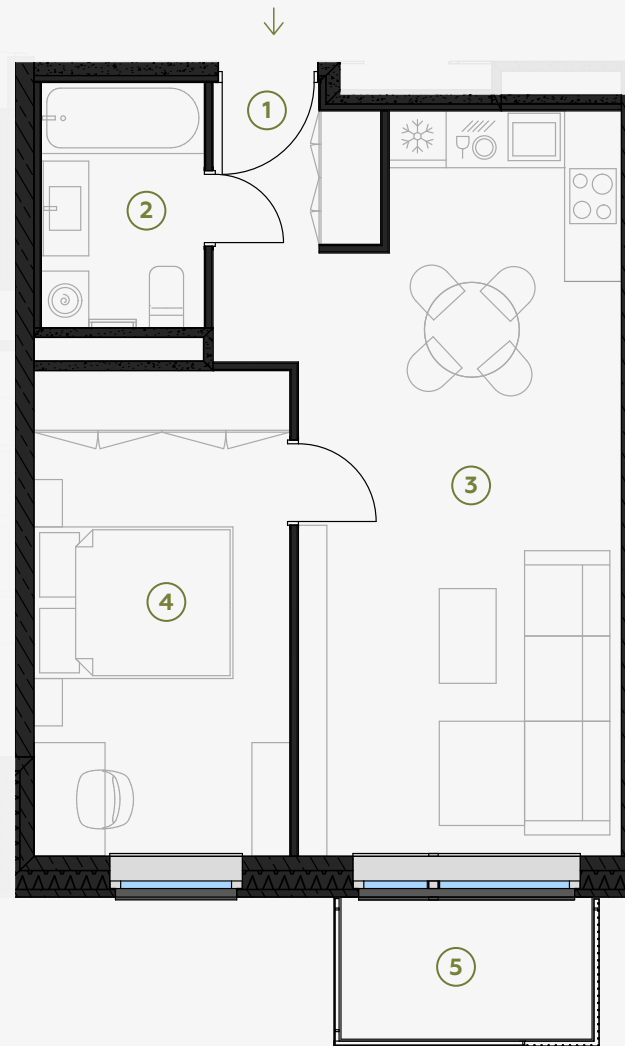

5th Floor, Gregora 2A, Riga

Apartment #27

#	ROOM	M ²
1	Hall	4,08
2	Bathroom	4,46
3	Living room & Kitchen	25,38
4	Bedroom	13,84
5	Balcony	3,97

Living area 47,76

Total area 51,73

SCALE 1:80

IN 1 CENTIMETER – 80 CENTIMETERS