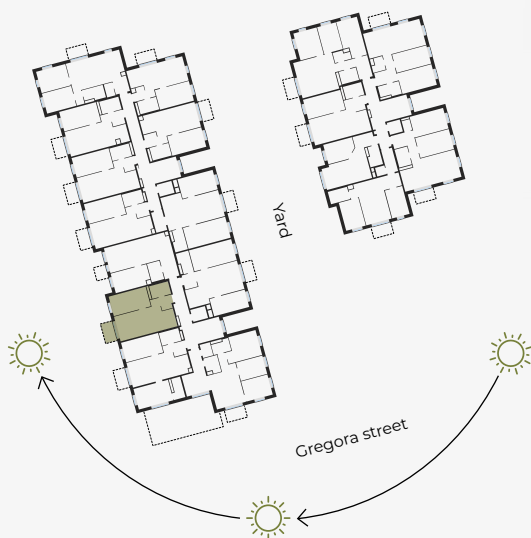

5th Floor, Gregora 2A, Riga

Apartment #27

#	ROOM	M ²
1	Hall	4,08
2	Bathroom	4,46
3	Living room & Kitchen	25,38
4	Bedroom	13,84
5	Balcony	3,97

Living area 47,76

Total area 51,73

SCALE 1:80

IN 1 CENTIMETER – 80 CENTIMETERS