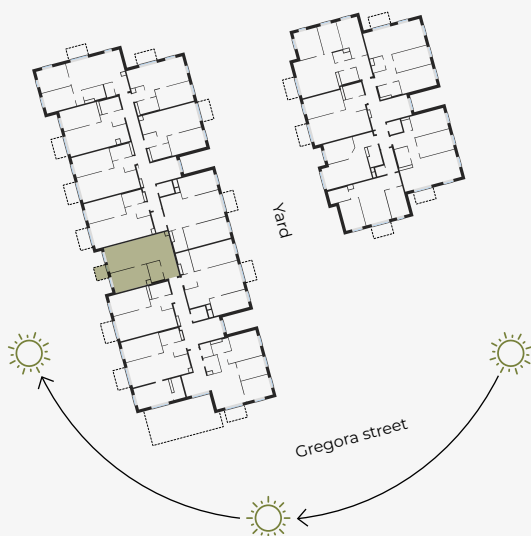

5th Floor, Gregora 2A, Riga

Apartment #28

#	ROOM	M ²
1	Hall	5,43
2	Bathroom	4,36
3	Living room & Kitchen	29,83
4	Bedroom	12,91
5	Balcony	2,51

Living area 52,53

Total area 55,04

SCALE 1:80

IN 1 CENTIMETER – 80 CENTIMETERS