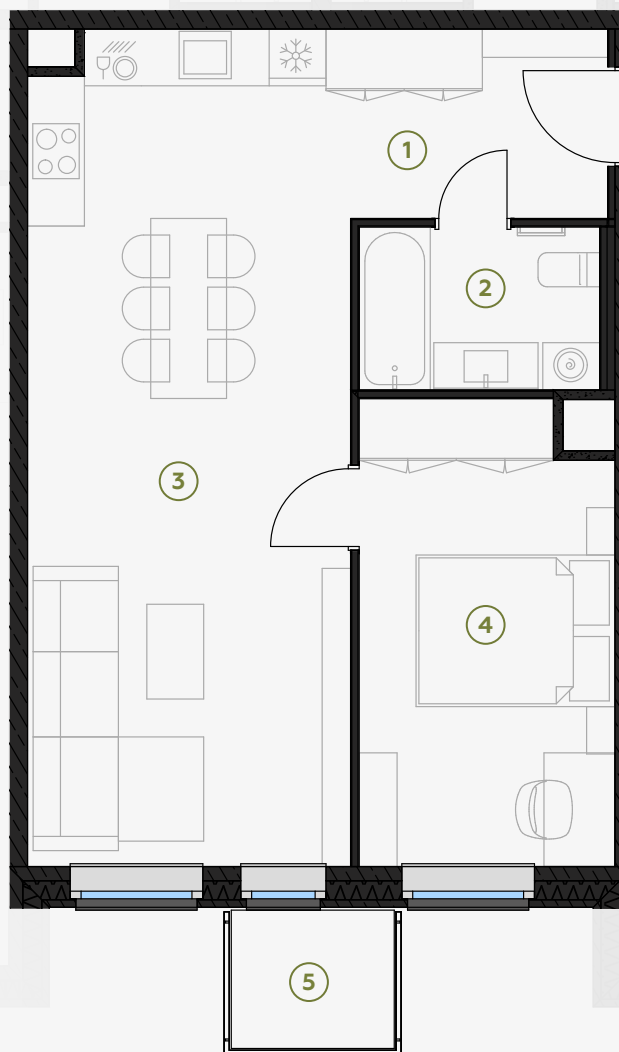

5th Floor, Gregora 2A, Riga

Apartment #28

#	ROOM	M ²
1	Hall	5,43
2	Bathroom	4,36
3	Living room & Kitchen	29,83
4	Bedroom	12,91
5	Balcony	2,51

Living area 52,53

Total area 55,04

SCALE 1:80

IN 1 CENTIMETER – 80 CENTIMETERS