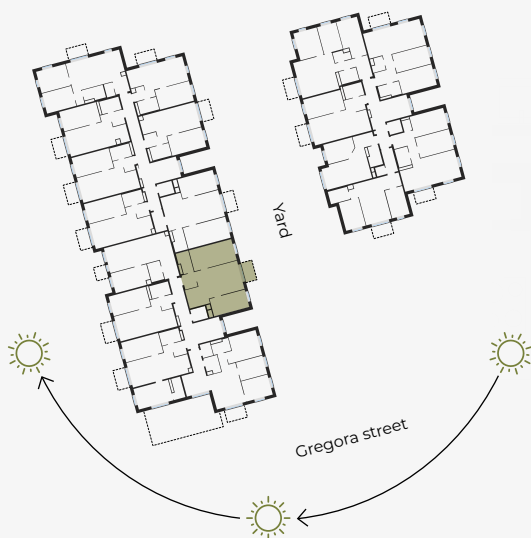

# Apartment #29

#	ROOM	M <sup>2</sup>
1	Hall	3,46
2	Bathroom	4,51
3	Living room & Kitchen	28,27
4	Bedroom	11,67
5	Bedroom	16,97
6	Balcony	3,97

**Living area 64,88**

**Total area 68,85**

SCALE 1:80

0 80 160 240