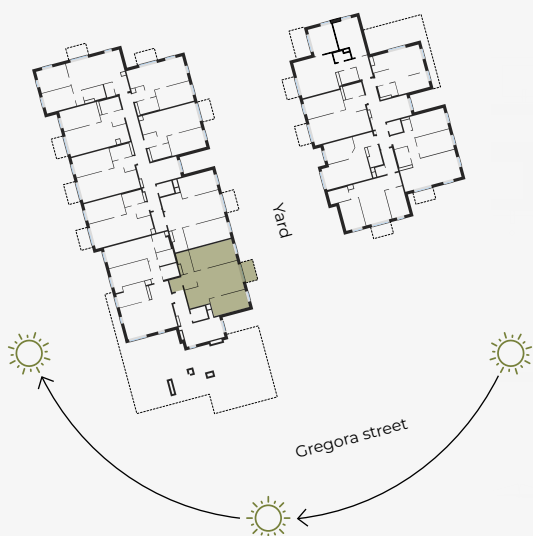

# Apartment #31

#	ROOM	M <sup>2</sup>
1	Hall	6,29
2	Bathroom	4,80
3	Living room & Kitchen	28,27
4	Bedroom	11,68
5	Bedroom	16,97
6	Balcony	3,97

**Living area 68,01**

**Total area 71,98**

SCALE 1:80

IN 1 CENTIMETER – 80 CENTIMETERS