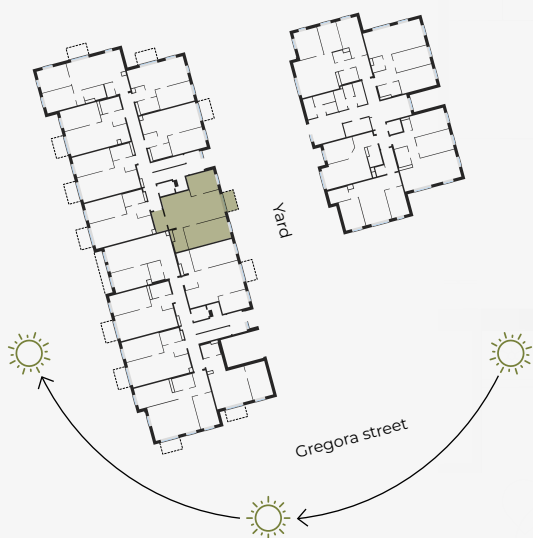

1st Floor, Gregora 2A, Rīga

Apartment #32

#	ROOM	M ²
1	Hall	6,20
2	Bathroom	4,51
3	Living room & Kitchen	29,70
4	Bedroom	10,03
5	Bedroom	16,97
6	Balcony	3,98

Living area 67,41

Total area 71,39

SCALE 1:80

0 80 160 240