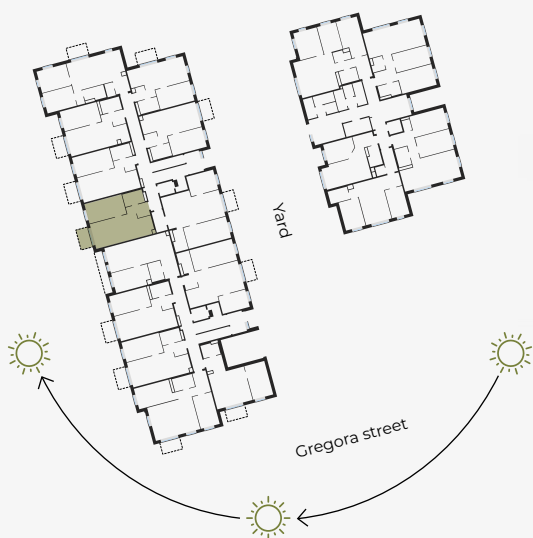

1st Floor, Gregora 2A, Rīga

Apartment #33

#	ROOM	M ²
1	Hall	4,27
2	Bathroom	4,60
3	Living room & Kitchen	25,88
4	Bedroom	13,84
5	Balcony	3,97

Living area 48,59

Total area 52,56

SCALE 1:80

IN 1 CENTIMETER – 80 CENTIMETERS