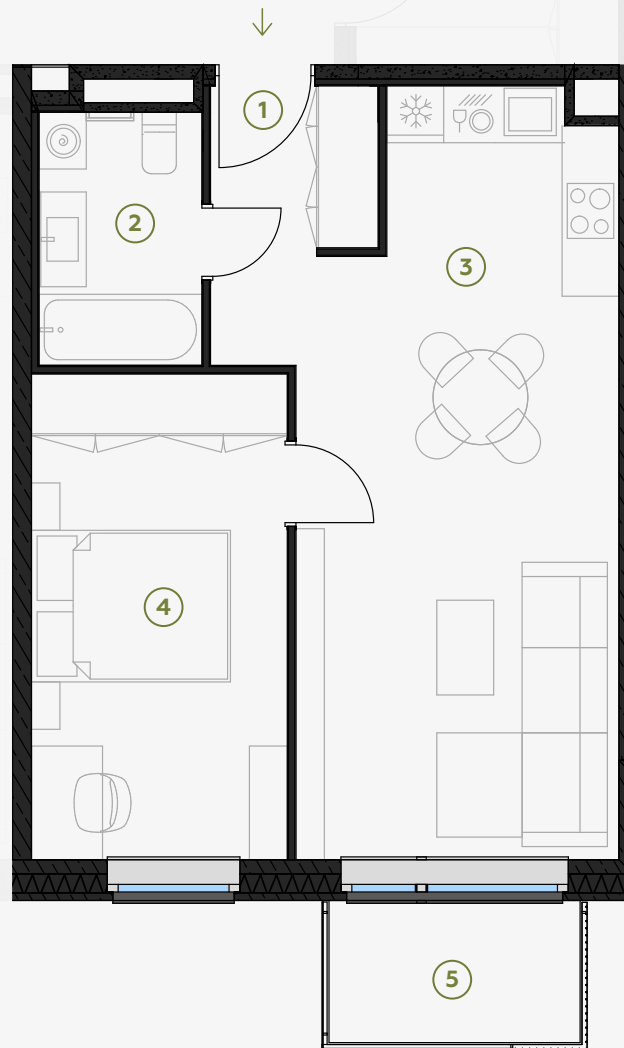

1st Floor, Gregora 2A, Rīga

Apartment #33

#	ROOM	M ²
1	Hall	4,27
2	Bathroom	4,60
3	Living room & Kitchen	25,88
4	Bedroom	13,84
5	Balcony	3,97

Living area 48,59

Total area 52,56

SCALE 1:80

IN 1 CENTIMETER – 80 CENTIMETERS