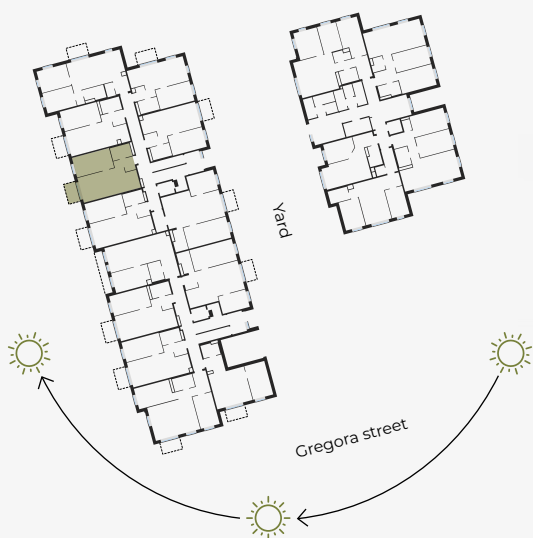

1st Floor, Gregora 2A, Rīga
Apartment #34

#	ROOM	M ²
1	Hall	4,08
2	Bathroom	4,60
3	Living room & Kitchen	25,38
4	Bedroom	13,84
5	Balcony	3,97

Living area 47,9
Total area 51,87

SCALE 1:80

IN 1 CENTIMETER – 80 CENTIMETERS