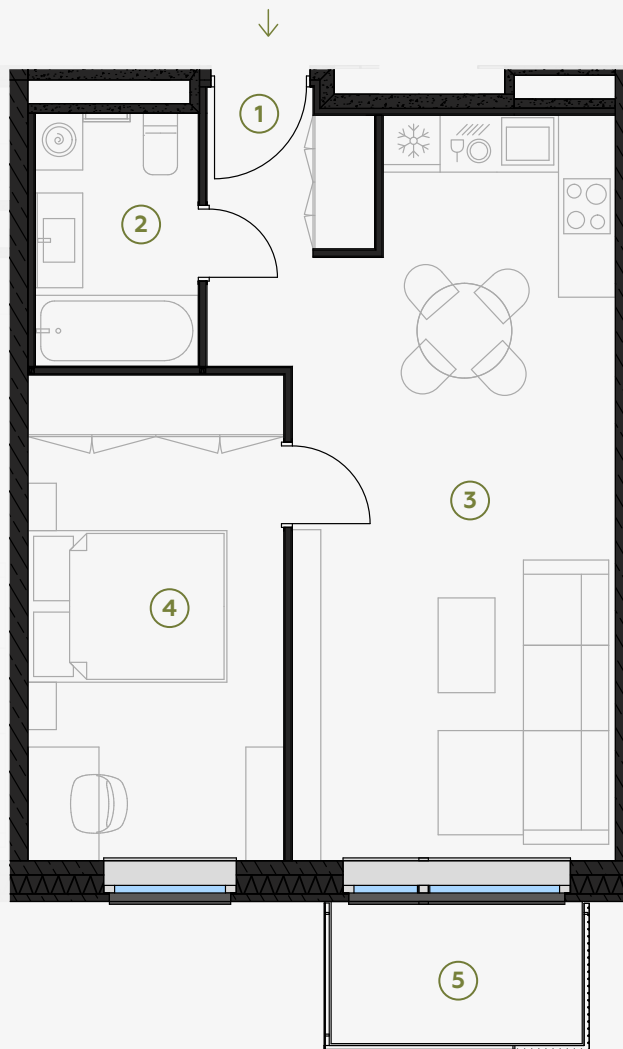

1st Floor, Gregora 2A, Rīga
Apartment #34

#	ROOM	M ²
1	Hall	4,08
2	Bathroom	4,60
3	Living room & Kitchen	25,38
4	Bedroom	13,84
5	Balcony	3,97

Living area 47,9
Total area 51,87

SCALE 1:80

IN 1 CENTIMETER – 80 CENTIMETERS