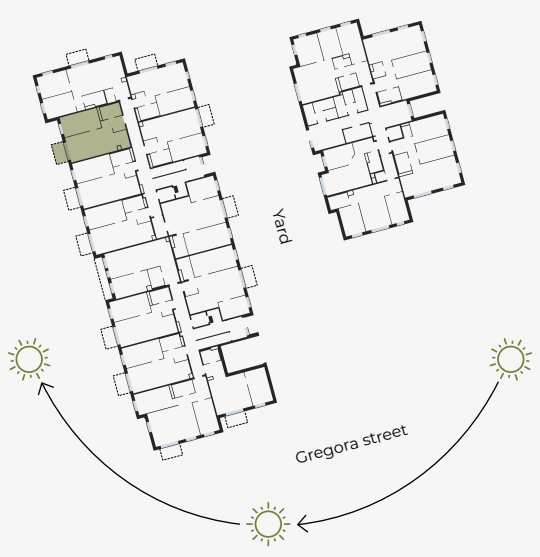

# Apartment #35

#	ROOM	M <sup>2</sup>
1	Hall	4,45
2	Bathroom	4,55
3	Living room & Kitchen	25,63
4	Bedroom	13,70
5	Balcony	3,97

Living area 48,33

Total area 52,30

SCALE 1:80

IN 1 CENTIMETER – 80 CENTIMETERS