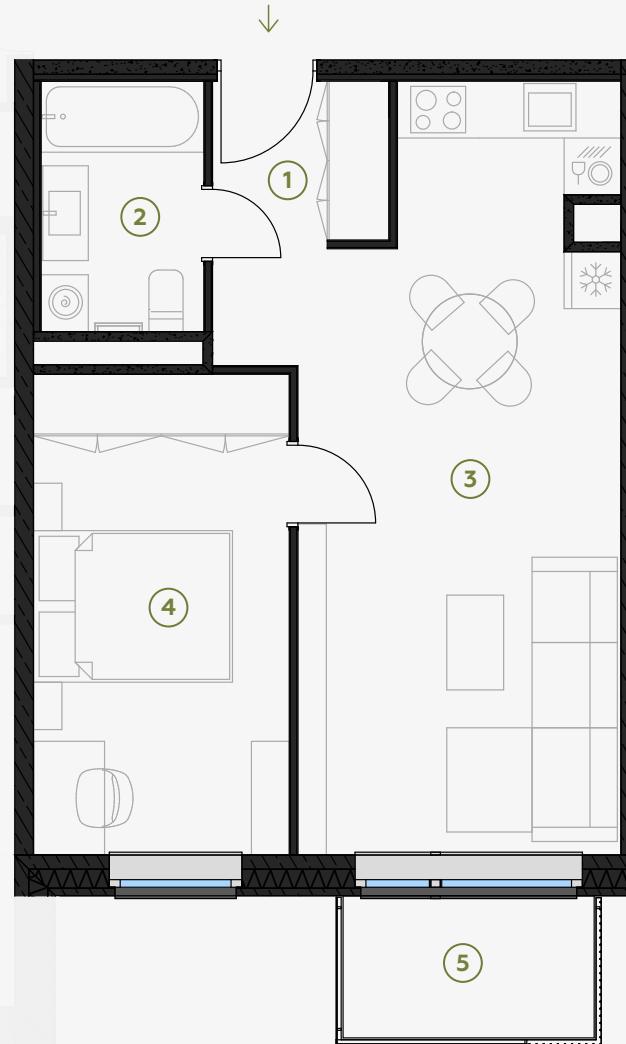

# Apartment #35

#	ROOM	M <sup>2</sup>
1	Hall	4,45
2	Bathroom	4,55
3	Living room & Kitchen	25,63
4	Bedroom	13,70
5	Balcony	3,97

Living area 48,33

Total area 52,30

SCALE 1:80

IN 1 CENTIMETER – 80 CENTIMETERS