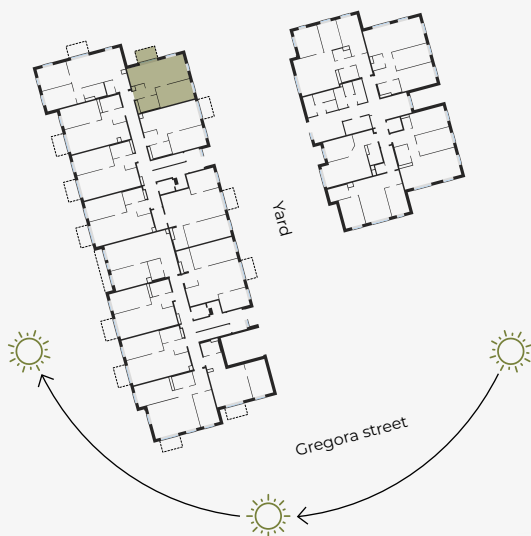

1st Floor, Gregora 2A, Rīga

Apartment #37

#	ROOM	M ²
1	Hall	3,94
2	Bathroom	4,47
3	Living room & Kitchen	24,20
4	Bedroom	12,69
5	Balcony	3,98

Living area **45,30**

Total area **49,28**

SCALE 1:80

0 80 160 240