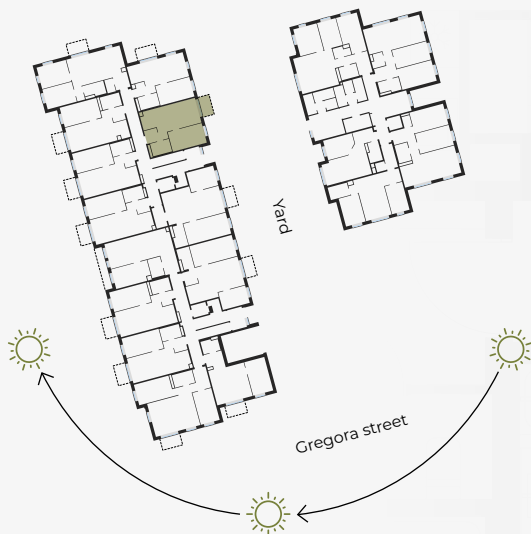

1st Floor, Gregora 2A, Rīga

Apartment #38

#	ROOM	M ²
1	Hall	4,27
2	Bathroom	4,47
3	Living room & Kitchen	24,36
4	Bedroom	12,68
5	Balcony	3,97

Living area 45,78

Total area 49,75

SCALE 1:80

0 80 160 240

IN 1 CENTIMETER – 80 CENTIMETERS