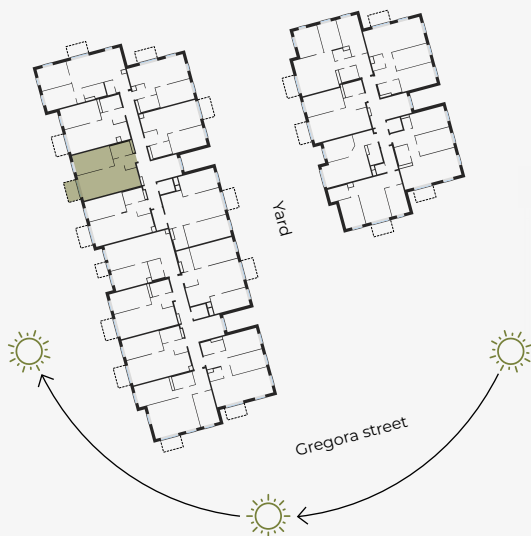

2nd Floor, Gregora 2A, Riga

Apartment #41

#	ROOM	M ²
1	Hall	4,08
2	Bathroom	4,60
3	Living room & Kitchen	25,38
4	Bedroom	13,84
5	Balcony	3,97

Living area 47,9

Total area 51,87

SCALE 1:80

0 80 160 240

IN 1 CENTIMETER – 80 CENTIMETERS