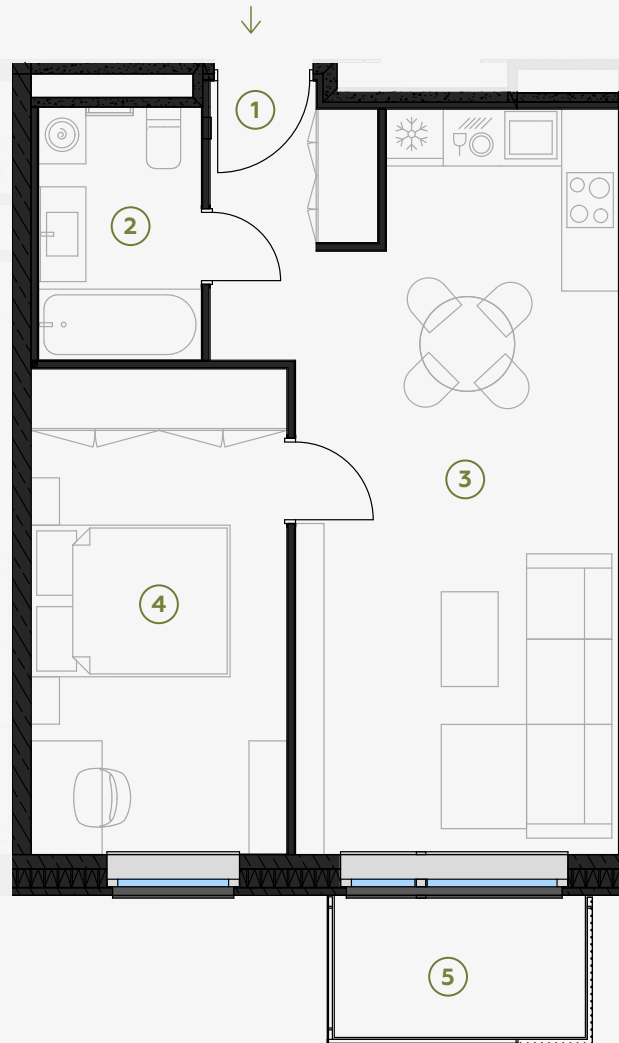

2nd Floor, Gregora 2A, Riga

Apartment #41

#	ROOM	M ²
1	Hall	4,08
2	Bathroom	4,60
3	Living room & Kitchen	25,38
4	Bedroom	13,84
5	Balcony	3,97

Living area 47,9

Total area 51,87

SCALE 1:80

0 80 160 240

IN 1 CENTIMETER – 80 CENTIMETERS