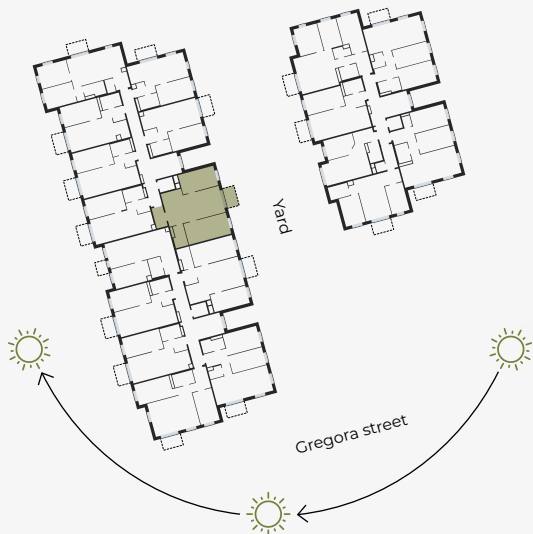

3rd Floor, Gregora 2A, Rīga

Apartment #46

| # | ROOM | M ² |
|---|-----------------------|----------------|
| 1 | Hall | 4,40 |
| 2 | Bathroom | 4,80 |
| 3 | Living room & Kitchen | 30,62 |
| 4 | Bedroom | 13,14 |
| 5 | Bedroom | 16,97 |
| 6 | Balcony | 3,98 |

Living area 69,93

Total area 73,91

SCALE 1:80

0 80 160 240

IN 1 CENTIMETER – 80 CENTIMETERS

hepsor

📍 Citadeles iela 12, Rīga, LV-1010

📞 +371 26 603 222
(WHATSAPP & VIBER) LV / EN / RU