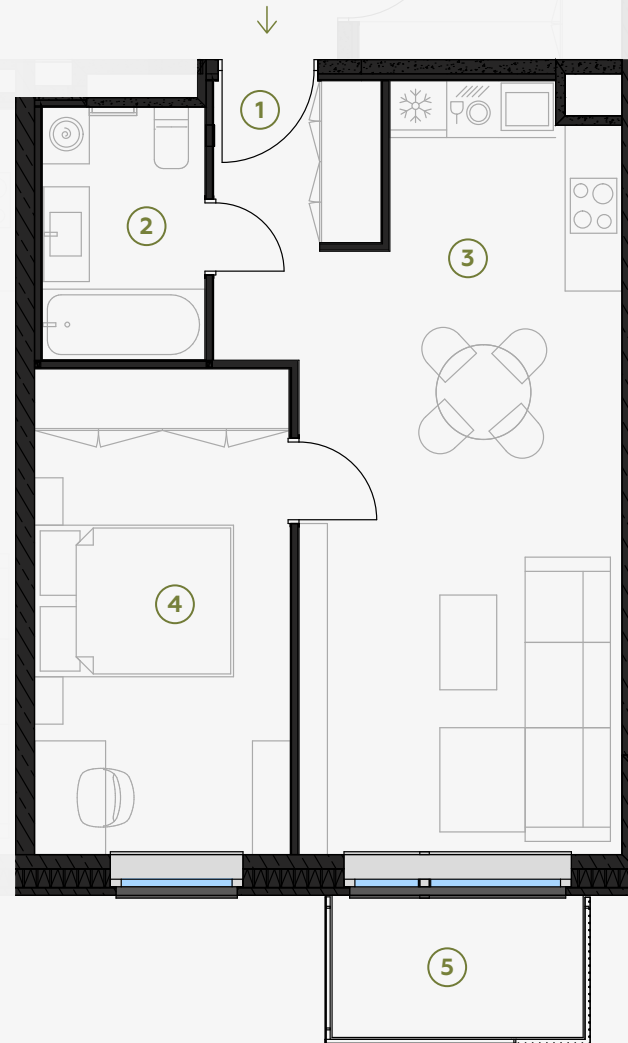

# Apartment #47

#	ROOM	M <sup>2</sup>
1	Hall	4,27
2	Bathroom	4,60
3	Living room & Kitchen	25,86
4	Bedroom	13,84
5	Balcony	3,97

Living area 48,57

Total area 52,54

SCALE 1:80

IN 1 CENTIMETER – 80 CENTIMETERS