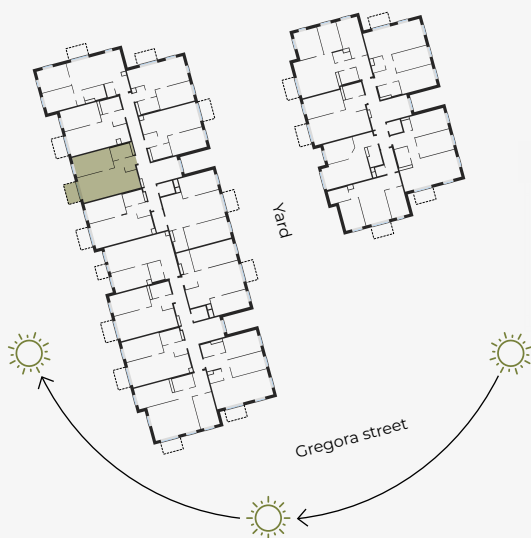

# Apartment #48

#	ROOM	M <sup>2</sup>
1	Hall	4,08
2	Bathroom	4,60
3	Living room & Kitchen	25,38
4	Bedroom	13,84
5	Balcony	3,97

Living area 47,9

Total area 51,87

SCALE 1:80

IN 1 CENTIMETER - 80 CENTIMETERS