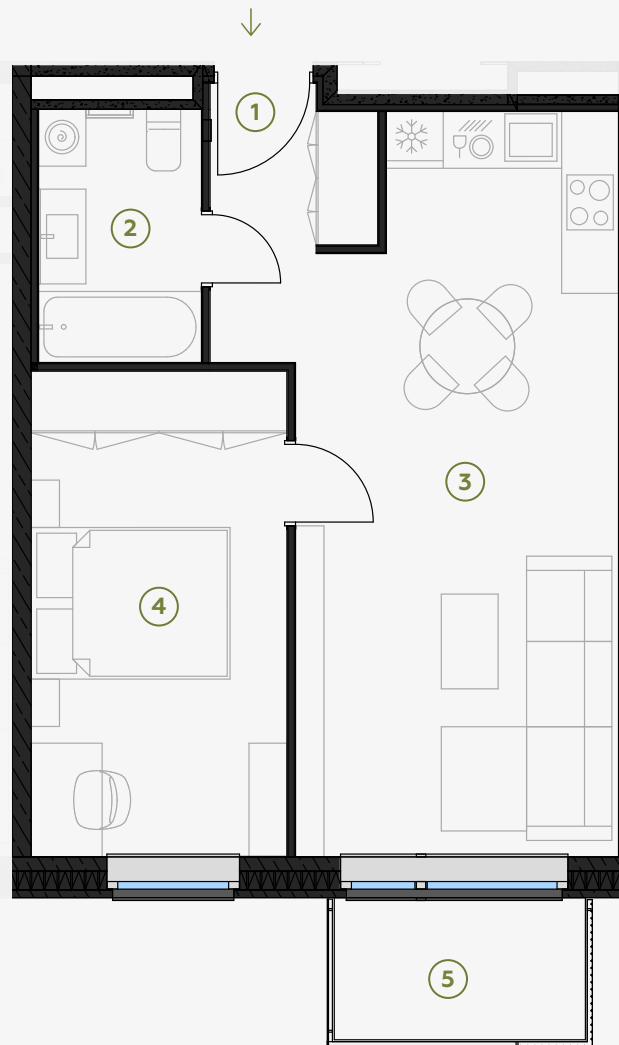

# Apartment #48

#	ROOM	M <sup>2</sup>
1	Hall	4,08
2	Bathroom	4,60
3	Living room & Kitchen	25,38
4	Bedroom	13,84
5	Balcony	3,97

Living area 47,9

Total area 51,87

SCALE 1:80

IN 1 CENTIMETER - 80 CENTIMETERS