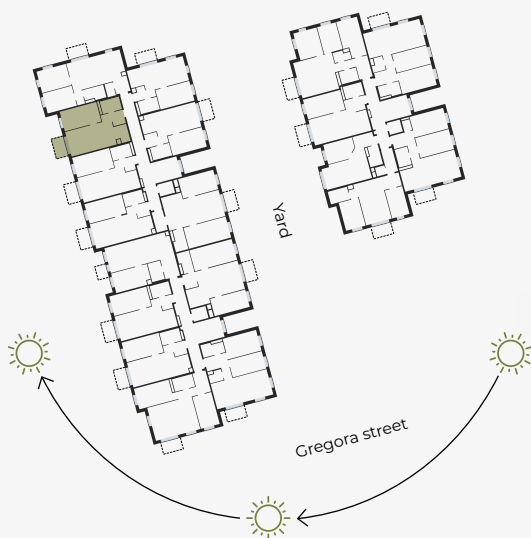

3rd Floor, Gregora 2A, Riga

Apartment #49

#	ROOM	M ²
1	Hall	4,45
2	Bathroom	4,55
3	Living room & Kitchen	25,50
4	Bedroom	13,70
5	Balcony	3,97

Living area 48,20

Total area 52,17

SCALE 1:80

IN 1 CENTIMETER – 80 CENTIMETERS