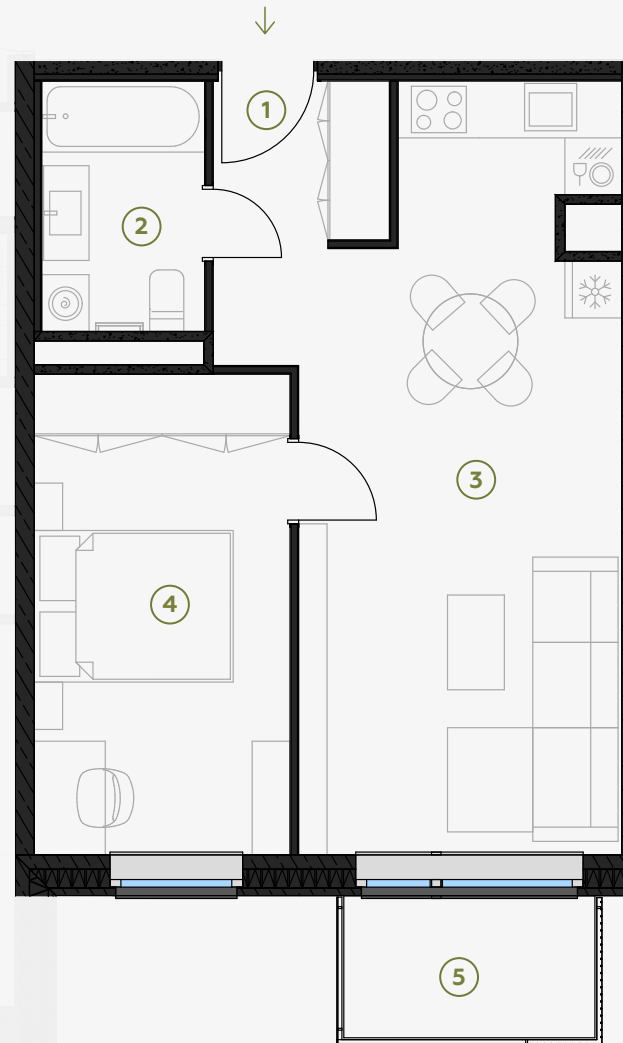

3rd Floor, Gregora 2A, Riga

Apartment #49

#	ROOM	M ²
1	Hall	4,45
2	Bathroom	4,55
3	Living room & Kitchen	25,50
4	Bedroom	13,70
5	Balcony	3,97

Living area 48,20

Total area 52,17

SCALE 1:80

IN 1 CENTIMETER – 80 CENTIMETERS