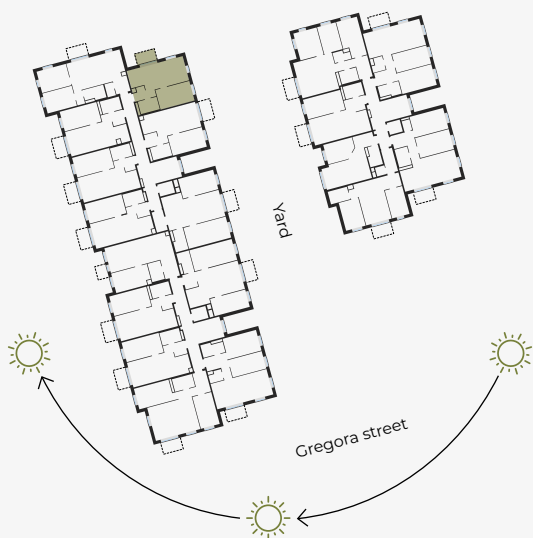

3rd Floor, Gregora 2A, Riga

Apartment #51

#	ROOM	M ²
1	Hall	3,88
2	Bathroom	4,47
3	Living room & Kitchen	24,20
4	Bedroom	13,08
5	Balcony	3,98

Living area 45,63

Total area 49,61

SCALE 1:80

0 80 160 240

IN 1 CENTIMETER – 80 CENTIMETERS