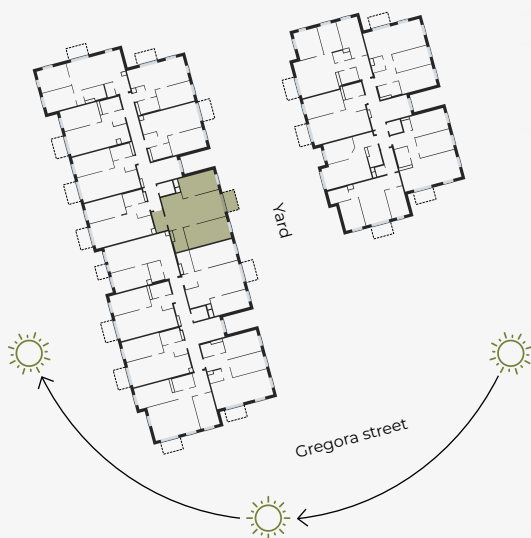

4th Floor, Gregora 2A, Riga

Apartment #53

#	ROOM	M ²
1	Hall	4,40
2	Bathroom	4,80
3	Living room & Kitchen	30,62
4	Bedroom	13,14
5	Bedroom	16,97
6	Balcony	3,98

Living area 69,93

Total area 73,91

SCALE 1:80

0 80 160 240