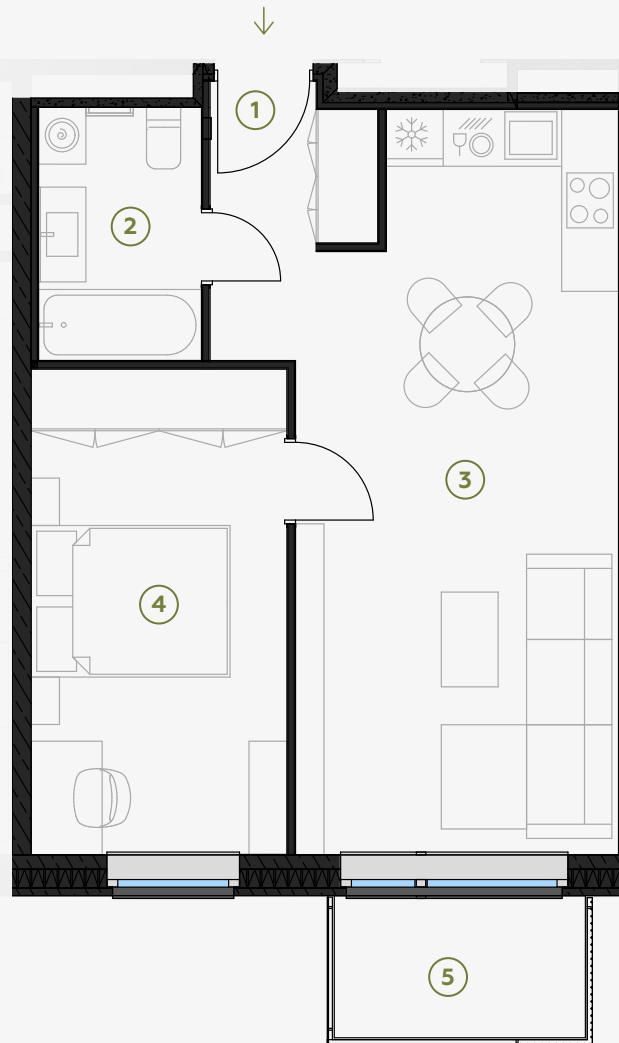

4th Floor, Gregora 2A, Riga

Apartment #55

#	ROOM	M ²
1	Hall	4,08
2	Bathroom	4,60
3	Living room & Kitchen	25,38
4	Bedroom	13,84
5	Balcony	3,97

Living area 47,9

Total area 51,87

SCALE 1:80

IN 1 CENTIMETER – 80 CENTIMETERS