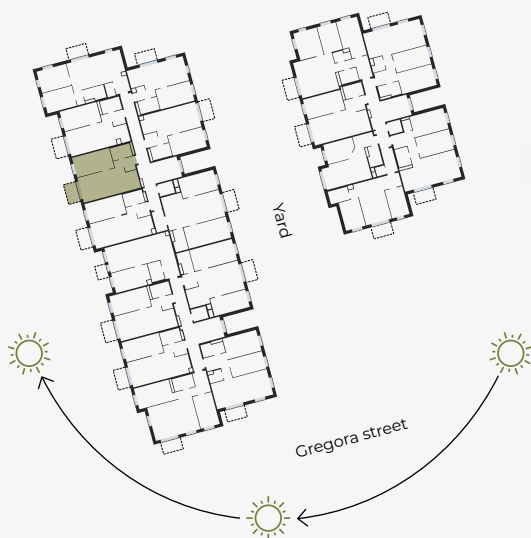

4th Floor, Gregora 2A, Riga

Apartment #55

#	ROOM	M ²
1	Hall	4,08
2	Bathroom	4,60
3	Living room & Kitchen	25,38
4	Bedroom	13,84
5	Balcony	3,97

Living area 47,9

Total area 51,87

SCALE 1:80

IN 1 CENTIMETER – 80 CENTIMETERS