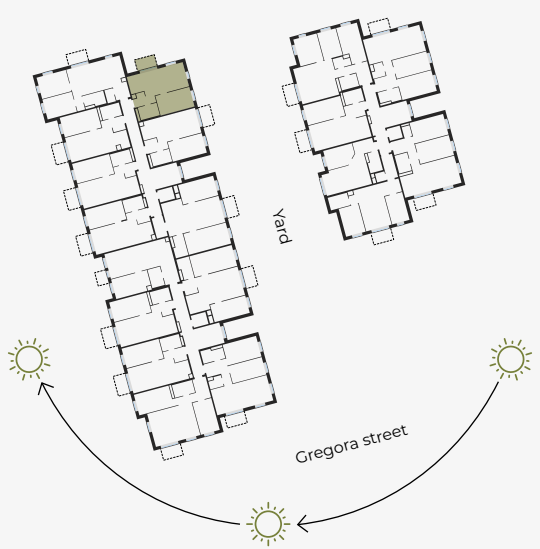

# Apartment #58

#	ROOM	M <sup>2</sup>
1	Hall	3,88
2	Bathroom	4,47
3	Living room & Kitchen	24,20
4	Bedroom	13,08
5	Balcony	3,98

**Living area 45,63**

**Total area 49,61**

SCALE 1:80

IN 1 CENTIMETER – 80 CENTIMETERS