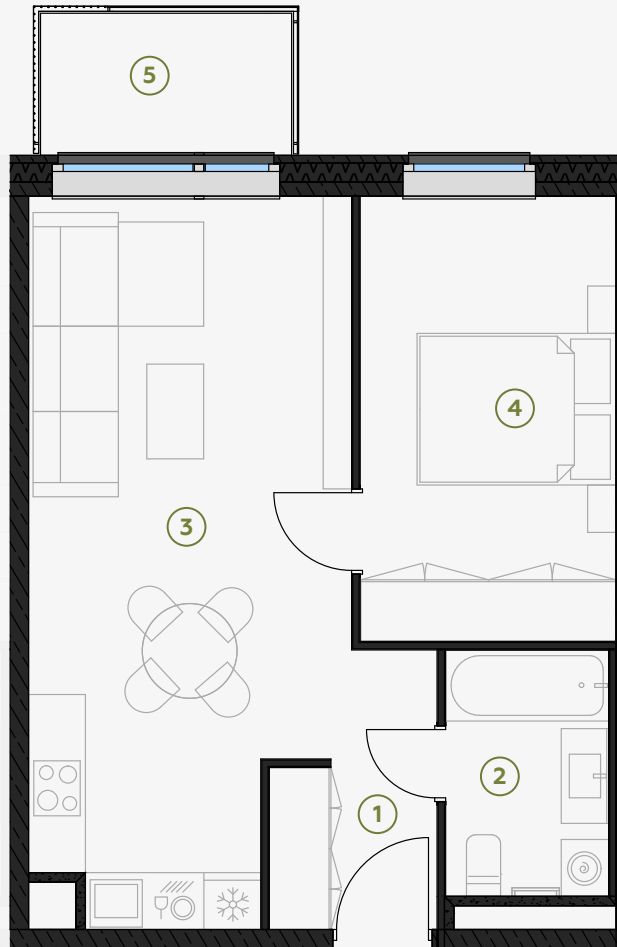

4th Floor, Gregora 2A, Riga

Apartment #59

#	ROOM	M ²
1	Hall	4,27
2	Bathroom	4,47
3	Living room & Kitchen	24,36
4	Bedroom	12,65
5	Balcony	3,97

Living area 45,75

Total area 49,72

SCALE 1:80

IN 1 CENTIMETER - 80 CENTIMETERS