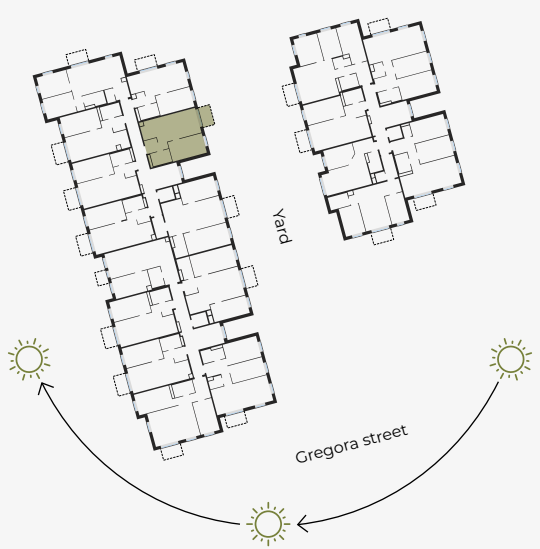

4th Floor, Gregora 2A, Riga

Apartment #59

#	ROOM	M ²
1	Hall	4,27
2	Bathroom	4,47
3	Living room & Kitchen	24,36
4	Bedroom	12,65
5	Balcony	3,97

Living area 45,75

Total area 49,72

SCALE 1:80

IN 1 CENTIMETER - 80 CENTIMETERS