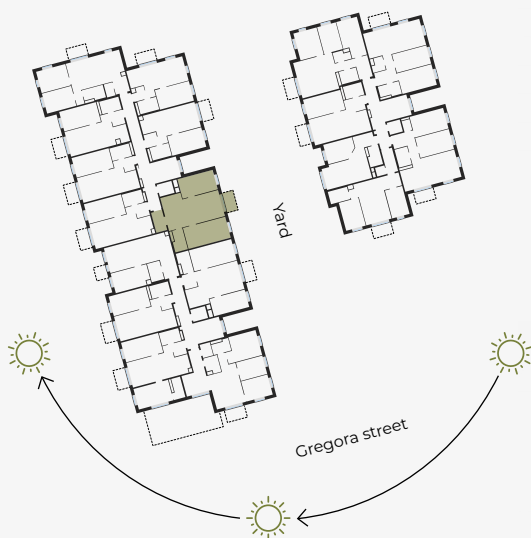

5th Floor, Gregora 2A, Rīga

Apartment #60

#	ROOM	M ²
1	Hall	4,40
2	Bathroom	4,51
3	Living room & Kitchen	30,62
4	Bedroom	13,14
5	Bedroom	16,97
6	Balcony	3,98

Living area 69,64

Total area 73,62

SCALE 1:80

0 80 160 240