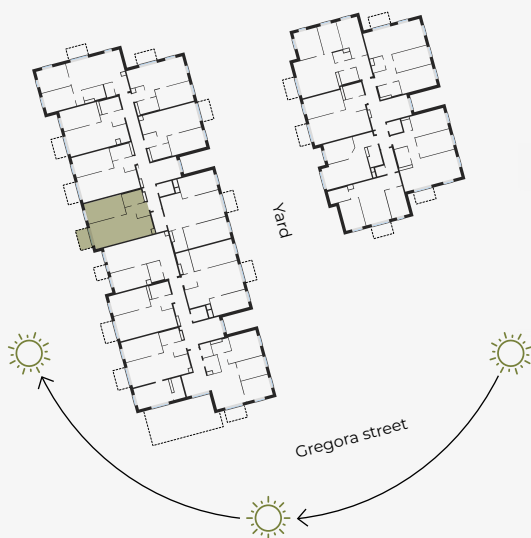

# Apartment #61

#	ROOM	M <sup>2</sup>
1	Hall	4,27
2	Bathroom	4,60
3	Living room & Kitchen	25,82
4	Bedroom	13,84
5	Balcony	3,97

Living area 48,53

Total area 52,50

SCALE 1:80

IN 1 CENTIMETER – 80 CENTIMETERS