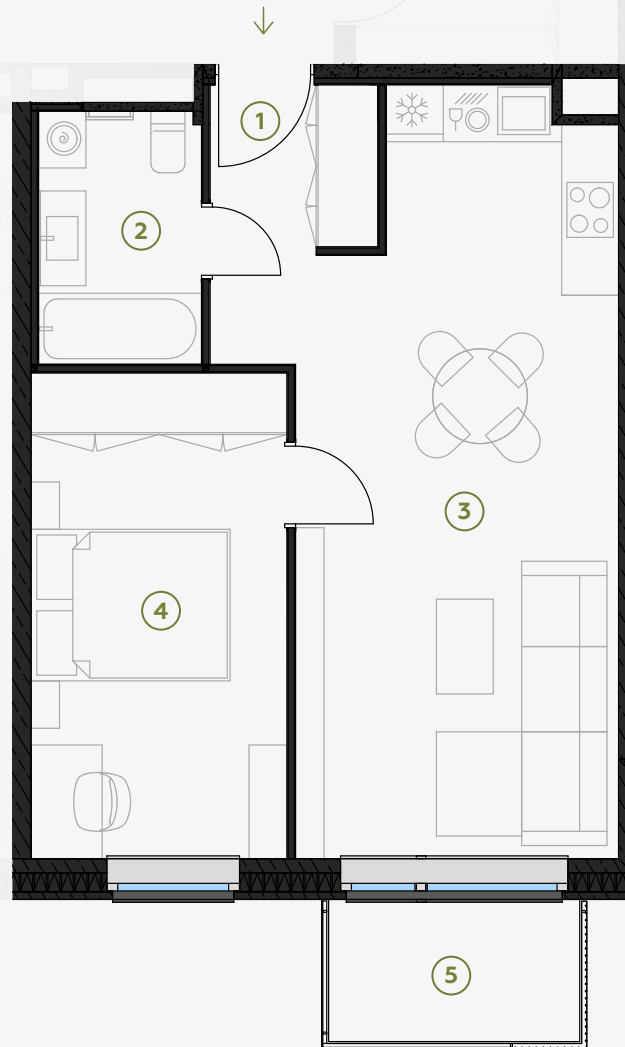

# Apartment #61

#	ROOM	M <sup>2</sup>
1	Hall	4,27
2	Bathroom	4,60
3	Living room & Kitchen	25,82
4	Bedroom	13,84
5	Balcony	3,97

Living area 48,53

Total area 52,50

SCALE 1:80

IN 1 CENTIMETER – 80 CENTIMETERS