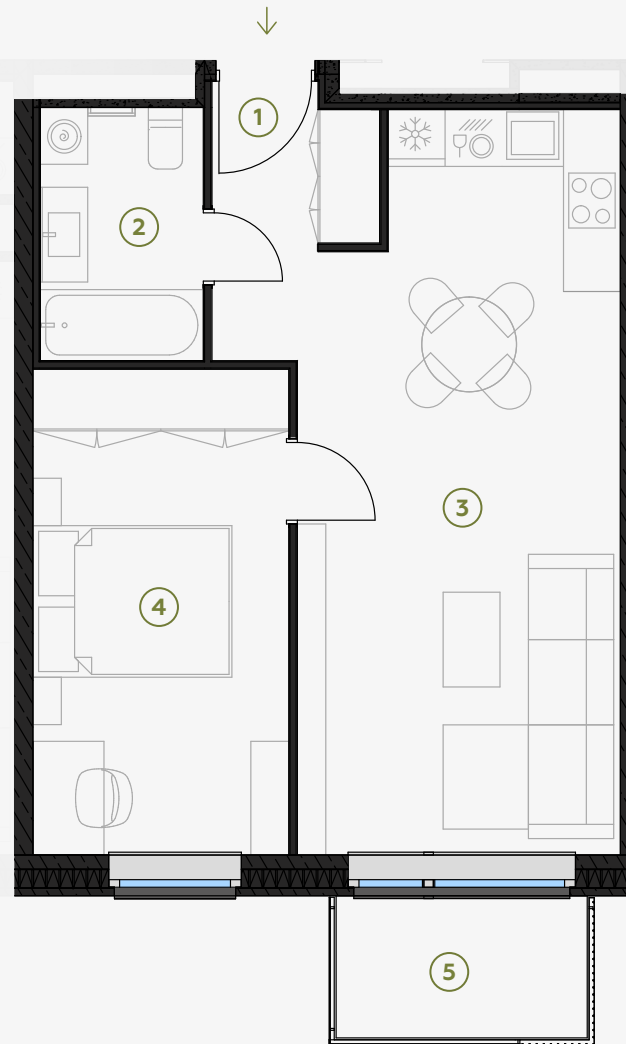

5th Floor, Gregora 2A, Riga
Apartment #62

#	ROOM	M ²
1	Hall	4,08
2	Bathroom	4,60
3	Living room & Kitchen	25,38
4	Bedroom	13,84
5	Balcony	3,97

Living area 47,90
Total area 51,87

SCALE 1:80

IN 1 CENTIMETER – 80 CENTIMETERS