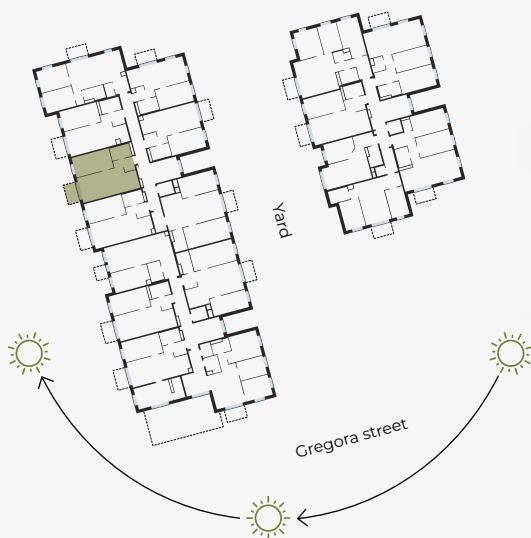

5th Floor, Gregora 2A, Riga
Apartment #62

#	ROOM	M ²
1	Hall	4,08
2	Bathroom	4,60
3	Living room & Kitchen	25,38
4	Bedroom	13,84
5	Balcony	3,97

Living area 47,90
Total area 51,87

SCALE 1:80

IN 1 CENTIMETER – 80 CENTIMETERS