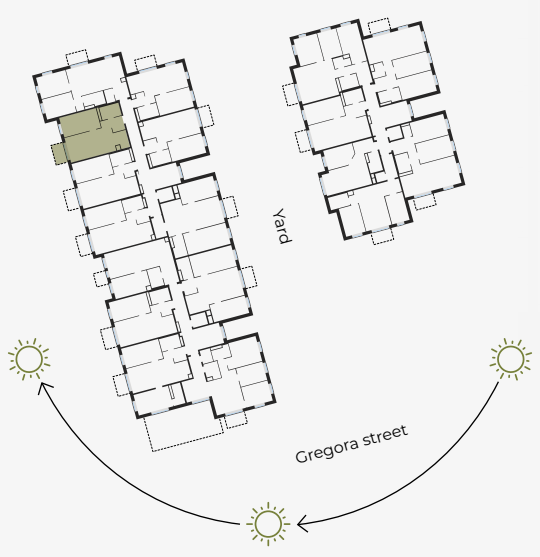

# Apartment #63

#	ROOM	M <sup>2</sup>
1	Hall	4,45
2	Bathroom	4,55
3	Living room & Kitchen	25,50
4	Bedroom	13,70
5	Balcony	3,97

Living area 48,20

Total area 52,17

SCALE 1:80

IN 1 CENTIMETER – 80 CENTIMETERS