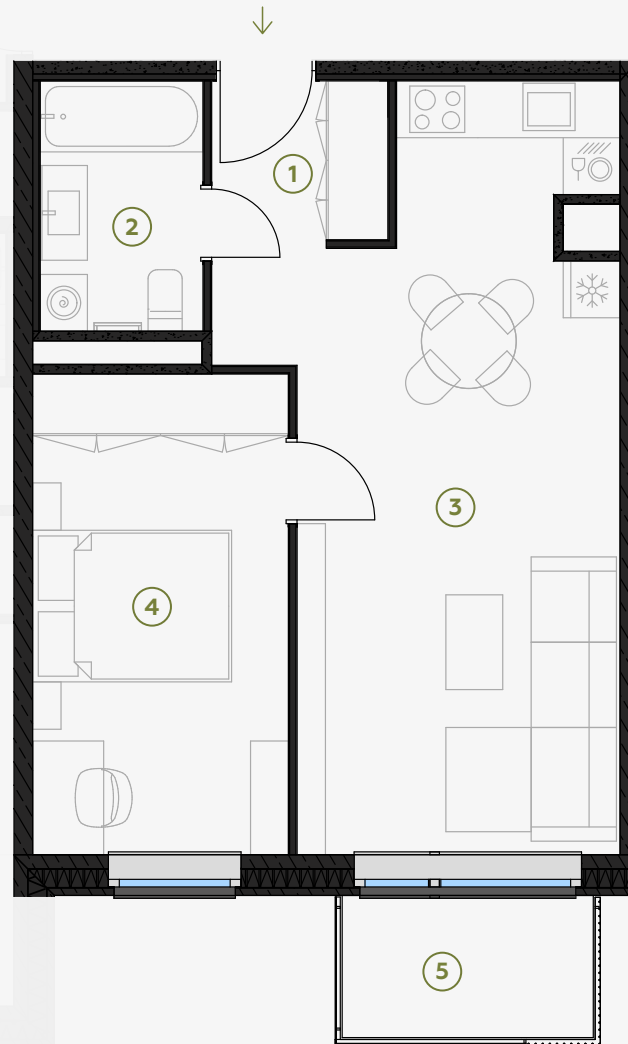

# Apartment #63

#	ROOM	M <sup>2</sup>
1	Hall	4,45
2	Bathroom	4,55
3	Living room & Kitchen	25,50
4	Bedroom	13,70
5	Balcony	3,97

Living area 48,20

Total area 52,17

SCALE 1:80

IN 1 CENTIMETER – 80 CENTIMETERS