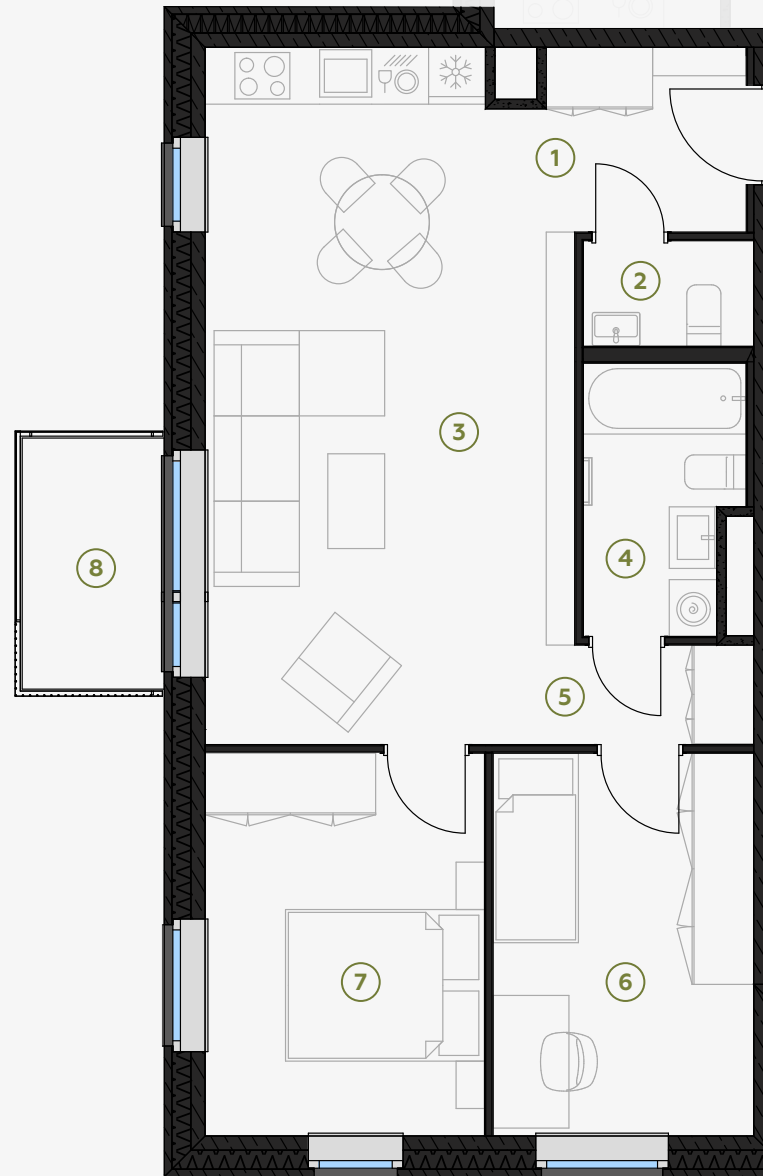

# Apartment #64

#	ROOM	M <sup>2</sup>	#	ROOM	M <sup>2</sup>
1	Hall	3,73	7	Bedroom	11,91
2	WC	2,01	8	Balcony	3,98
3	Living r. & Kitchen	28,09			
4	Bathroom	4,54			
5	Hallway	1,98			
6	Bedroom	11,11			

**Living area 63,37**

**Total area 67,35**

SCALE 1:80

IN 1 CENTIMETER - 80 CENTIMETERS