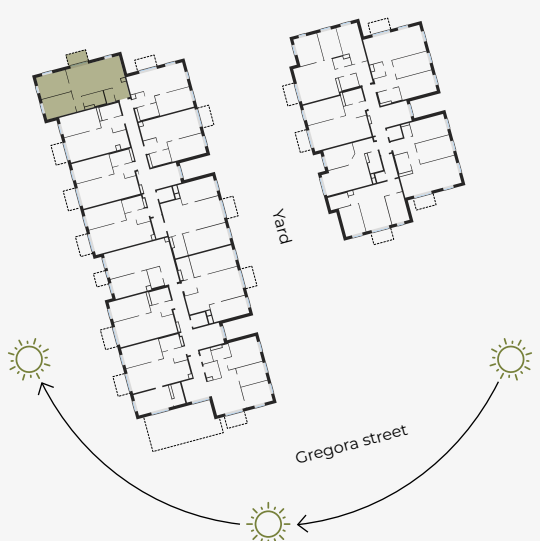

# Apartment #64

#	ROOM	M <sup>2</sup>	#	ROOM	M <sup>2</sup>
1	Hall	3,73	7	Bedroom	11,91
2	WC	2,01	8	Balcony	3,98
3	Living r. & Kitchen	28,09			
4	Bathroom	4,54			
5	Hallway	1,98			
6	Bedroom	11,11			

**Living area 63,37**

**Total area 67,35**

SCALE 1:80

IN 1 CENTIMETER - 80 CENTIMETERS