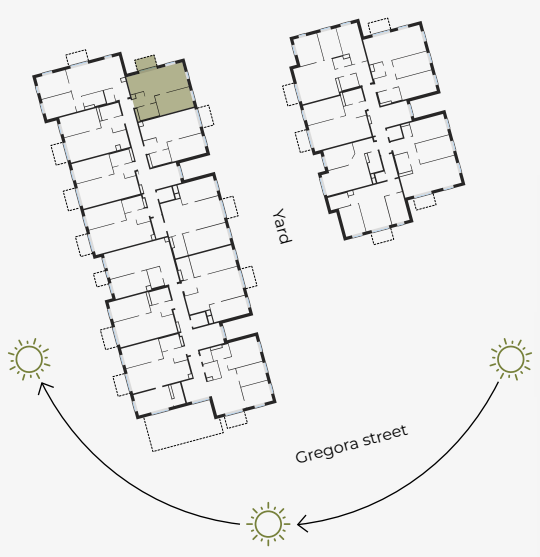

5th Floor, Gregora 2A, Riga

Apartment #65

#	ROOM	M ²
1	Hall	3,88
2	Bathroom	4,47
3	Living room & Kitchen	24,20
4	Bedroom	12,69
5	Balcony	3,98

Living area 45,24

Total area 49,22

SCALE 1:80

IN 1 CENTIMETER – 80 CENTIMETERS