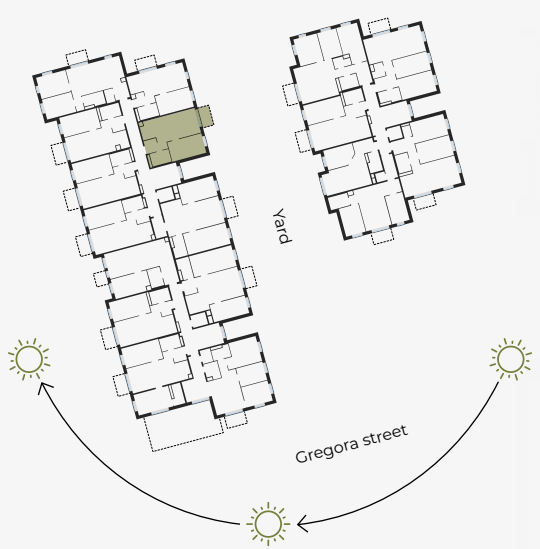

# Apartment #66

#	ROOM	M <sup>2</sup>
1	Hall	4,27
2	Bathroom	4,47
3	Living room & Kitchen	24,30
4	Bedroom	12,68
5	Balcony	3,97

Living area 45,72

Total area 49,69

SCALE 1:80

IN 1 CENTIMETER – 80 CENTIMETERS