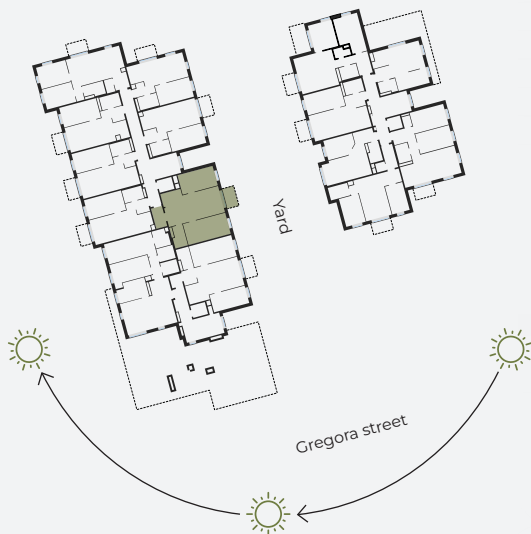

6th Floor, Gregora 2A, Riga

Apartment #67

#	ROOM	M ²
1	Hall	4,40
2	Bathroom	4,80
3	Living room & Kitchen	30,62
4	Bedroom	13,14
5	Bedroom	16,97
6	Balcony	3,98

Living area 69,9

Total area 73,9

SCALE 1:80

0 80 160 240