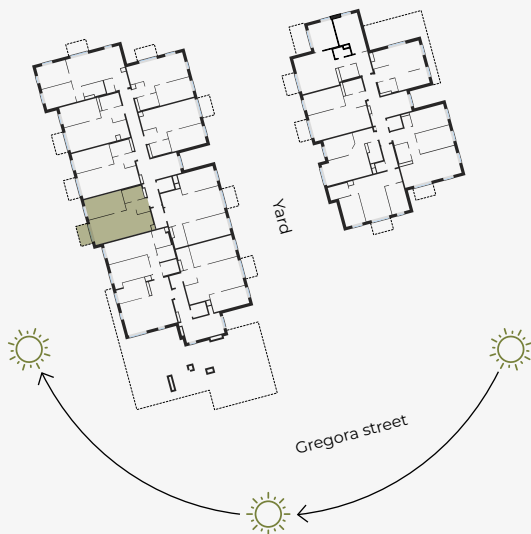

6th Floor, Gregora 2A, Riga

Apartment #68

#	ROOM	M ²
1	Hall	4,27
2	Bathroom	4,60
3	Living room & Kitchen	25,79
4	Bedroom	13,84
5	Balcony	3,97

Living area 48,50

Total area 52,47

SCALE 1:80

IN 1 CENTIMETER - 80 CENTIMETERS