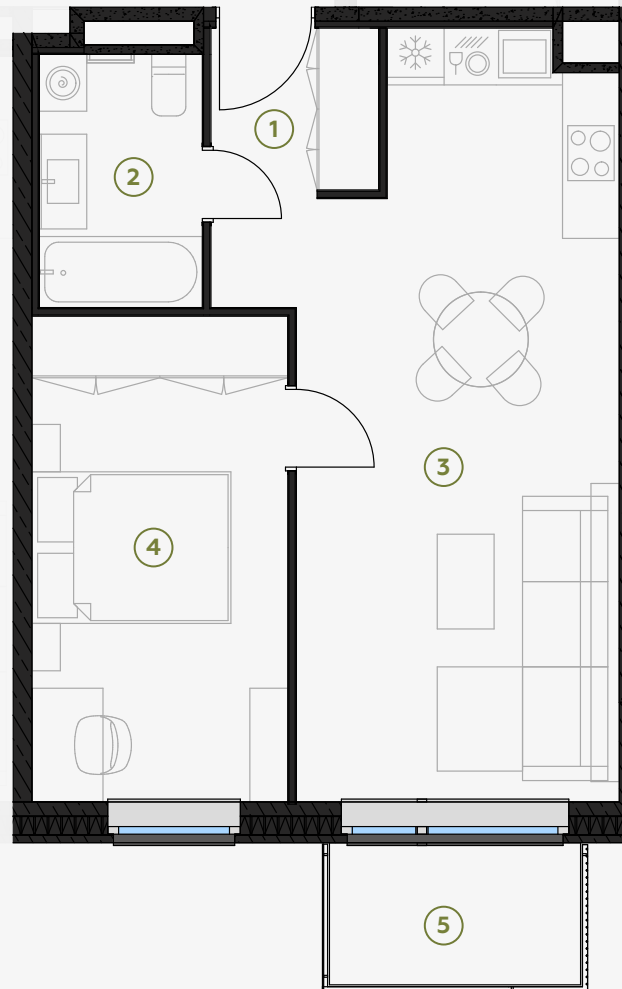

6th Floor, Gregora 2A, Riga

Apartment #68

#	ROOM	M ²
1	Hall	4,27
2	Bathroom	4,60
3	Living room & Kitchen	25,79
4	Bedroom	13,84
5	Balcony	3,97

Living area 48,50

Total area 52,47

SCALE 1:80

IN 1 CENTIMETER - 80 CENTIMETERS