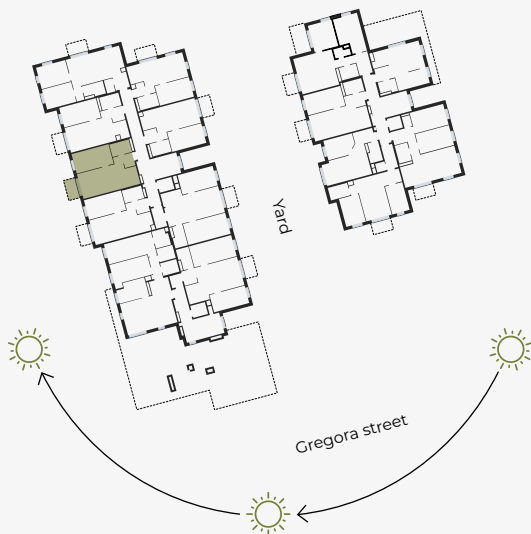

# Apartment #69

#	ROOM	M <sup>2</sup>
1	Hall	4,08
2	Bathroom	4,60
3	Living room & Kitchen	25,38
4	Bedroom	13,84
5	Balcony	3,97

Living area 47,90

Total area 51,87

SCALE 1:80

IN 1 CENTIMETER – 80 CENTIMETERS