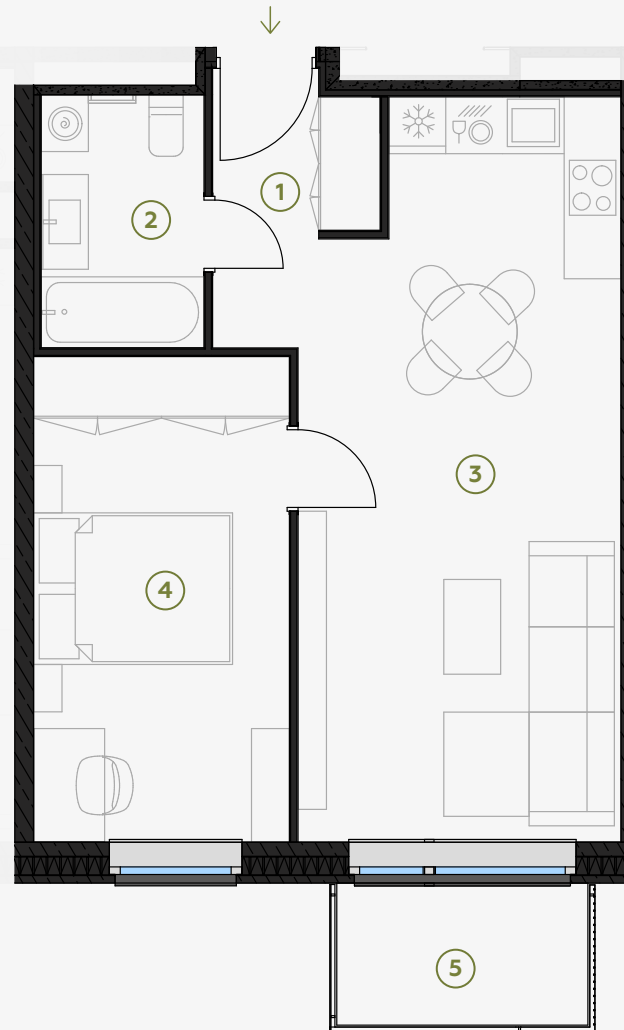

# Apartment #69

#	ROOM	M <sup>2</sup>
1	Hall	4,08
2	Bathroom	4,60
3	Living room & Kitchen	25,38
4	Bedroom	13,84
5	Balcony	3,97

Living area 47,90

Total area 51,87

SCALE 1:80

IN 1 CENTIMETER – 80 CENTIMETERS