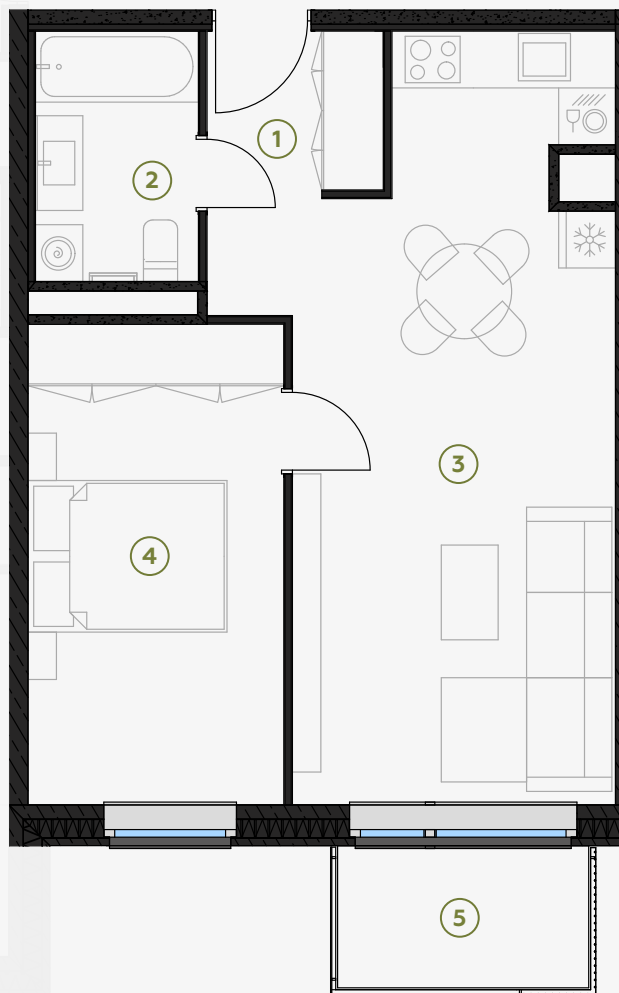

6th Floor, Gregora 2A, Riga

Apartment #70

#	ROOM	M ²
1	Hall	4,44
2	Bathroom	4,55
3	Living room & Kitchen	25,50
4	Bedroom	13,70
5	Balcony	3,97

Living area 48,19

Total area 52,16

SCALE 1:80

IN 1 CENTIMETER - 80 CENTIMETERS