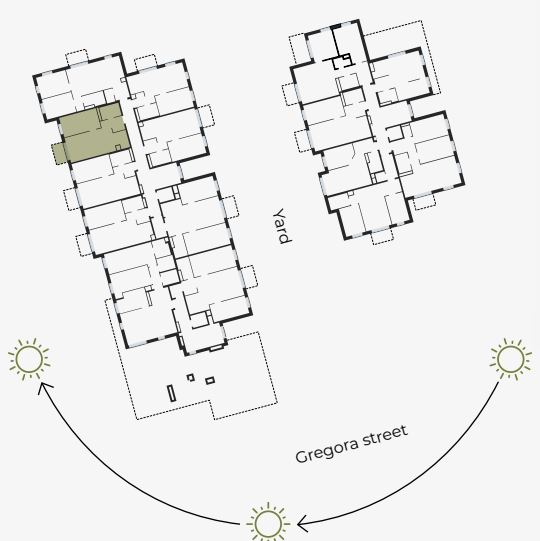

6th Floor, Gregora 2A, Riga

Apartment #70

#	ROOM	M ²
1	Hall	4,44
2	Bathroom	4,55
3	Living room & Kitchen	25,50
4	Bedroom	13,70
5	Balcony	3,97

Living area 48,19

Total area 52,16

SCALE 1:80

IN 1 CENTIMETER - 80 CENTIMETERS