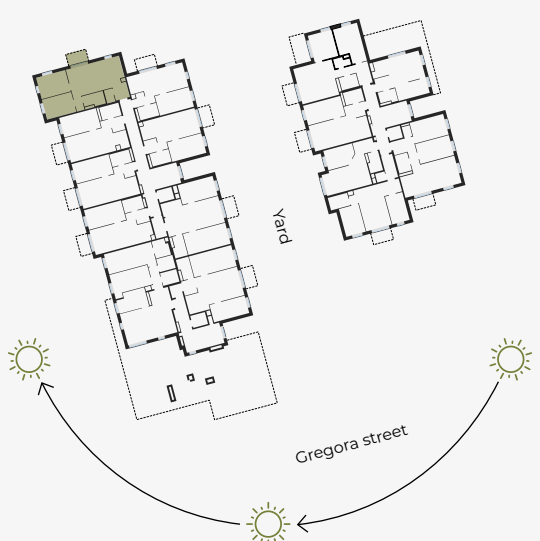

6th Floor, Gregora 2A, Riga

Apartment #71

| # | ROOM | M ² | # | ROOM | M ² |
|---|---------------------|----------------|---|---------|----------------|
| 1 | Hall | 3,73 | 7 | Bedroom | 11,91 |
| 2 | WC | 2,01 | 8 | Balcony | 3,98 |
| 3 | Living r. & Kitchen | 28,09 | | | |
| 4 | Bathroom | 4,54 | | | |
| 5 | Hallway | 1,98 | | | |
| 6 | Bedroom | 11,11 | | | |

Living area 63,37

Total area 67,35

SCALE 1:80

IN 1 CENTIMETER – 80 CENTIMETERS

hepsor

📍 Citadeles iela 12, Rīga, LV-1010

📞 +371 26 603 222
(WHATSAPP & VIBER) LV / EN / RU

✉️ olita@hepsor.lv