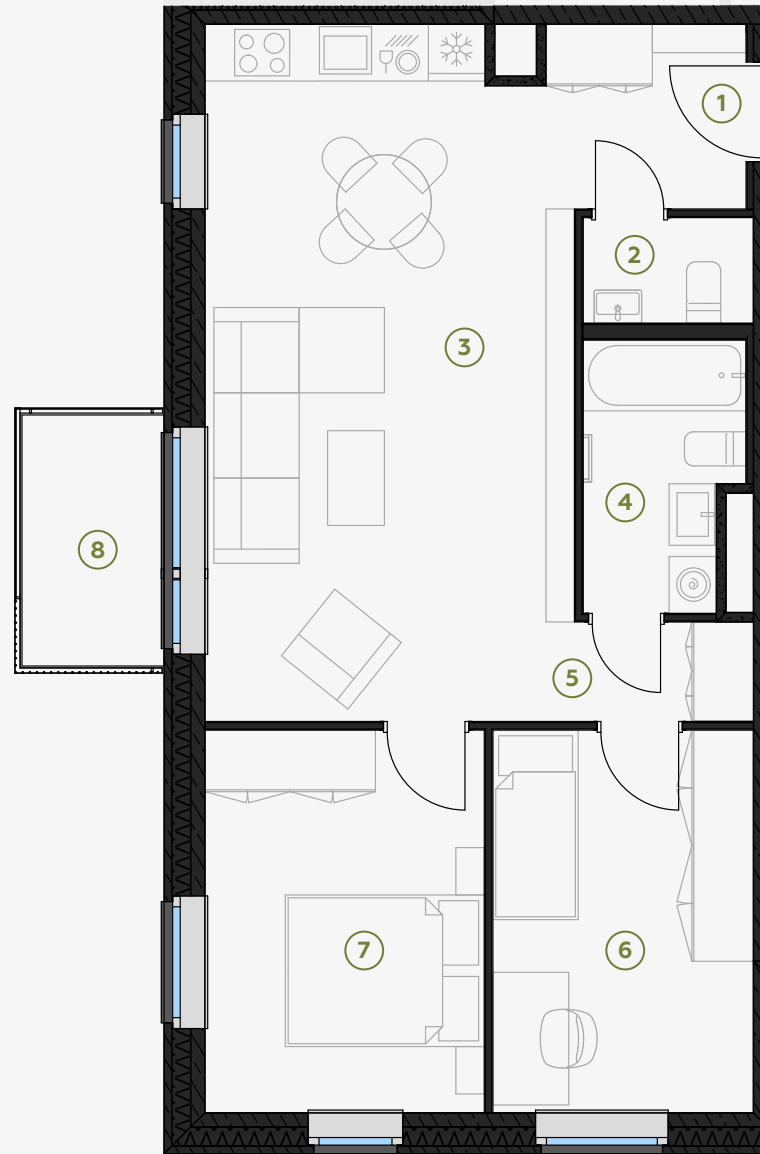

6th Floor, Gregora 2A, Riga

Apartment #71

| # | ROOM | M ² | # | ROOM | M ² |
|---|---------------------|----------------|---|---------|----------------|
| 1 | Hall | 3,73 | 7 | Bedroom | 11,91 |
| 2 | WC | 2,01 | 8 | Balcony | 3,98 |
| 3 | Living r. & Kitchen | 28,09 | | | |
| 4 | Bathroom | 4,54 | | | |
| 5 | Hallway | 1,98 | | | |
| 6 | Bedroom | 11,11 | | | |

Living area 63,37

Total area 67,35

SCALE 1:80

IN 1 CENTIMETER – 80 CENTIMETERS

hepsor

📍 Citadeles iela 12, Rīga, LV-1010

📞 +371 26 603 222
(WHATSAPP & VIBER) LV / EN / RU

✉️ olita@hepsor.lv